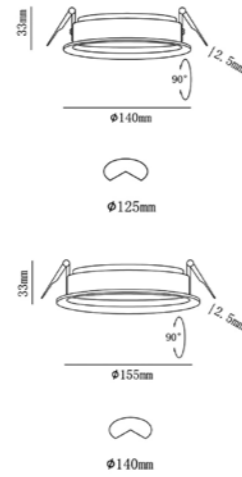

SERIES NC2119R