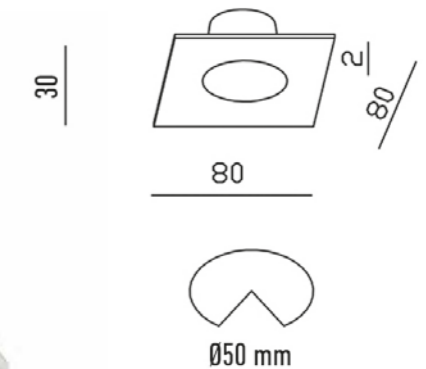

REF	CHASSIS	CCT	ANG	POW	REG	Ø In	Ø Out	P.V.P.
YLD-001095	W	30K	60°	5W	AC	50mm	85mm	14,32 €
YLD-001101	W	40K	60°	5W	AC	50mm	85mm	14,32 €
YLD-001118	W	60K	60°	5W	AC	50mm	85mm	14,32 €

SERIES LC1428SQ

REF	CHASSIS	CCT	ANG	POW	REG	Ø In	Ø Out	P.V.P.
YLD-001187	W	30K	60°	5W	AC	50mm	80x80mm	14,58 €
YLD-001194	W	40K	60°	5W	AC	50mm	80x80mm	14,58 €
YLD-001200	W	60K	60°	5W	AC	50mm	80x80mm	14,58 €