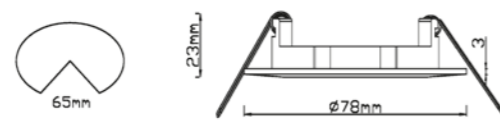

SERIES NC1301R

FIJO FIXED FIXE