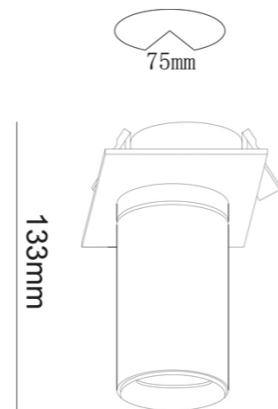

GAMA RANGE GAMME

REF	CHASSIS	LAMP	P.V.P.
YLD-024001	FW	GU10	36,54 €
YLD-025060	FBK	GU10	36,54 €