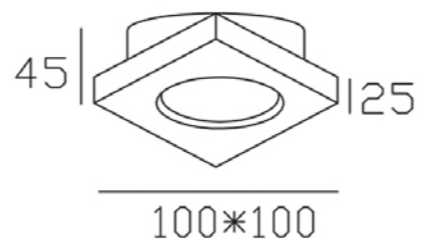

SC760SQ-A

SC760SQ-BK

SC760SQ-F

REF	CHASSIS	LAMP	P.V.P.
YLD-010257	A	GU10	23,99 €
YLD-010271	BK	GU10	26,22 €
YLD-010264	F	GU10	26,60 €

SERIES AROS ECO PLUS

SERIES NC3014

ORIENTABLE

GAMA RANGE GAMME