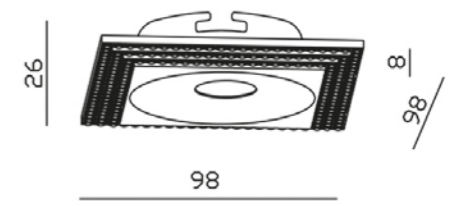

SERIES NC1768SQ

GAMA RANGE GAMME

NC1768SQ-BK

REF	CHASSIS	LAMP	P.V.P.
YLD-000852	BK	GU10	28,04 €

SERIES NC1769SQ

GAMA RANGE GAMME

NC1769SQ-BK NC1769SQ-CH NC1769SQ-W

REF	CHASSIS	LAMP	P.V.P.
YLD-000890	BK	GU10	43,04 €
YLD-000906	CH	GU10	43,04 €
YLD-000883	W	GU10	40,16 €