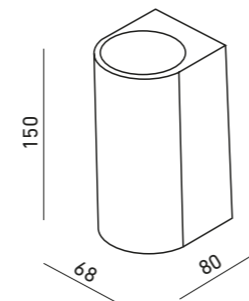

SERIES NC288

GAMA RANGE GAMME

NC288-FW

NC288-FBK

NC288-PL

REF	CHASSIS	LAMP	P.V.P.
YLD-031801	FW	GU10	23,94 €
YLD-031818	FBK	GU10	23,94 €
YLD-031825	PL	GU10	23,94 €

SERIES NC1464-R95

GAMA RANGE GAMME