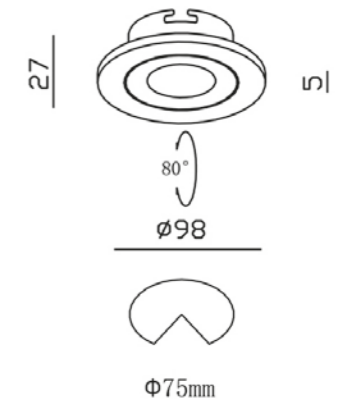

NC894L-FBK

REF	CHASSIS	LAMP	P.V.P.
YLD-023127	FW	GU10	20,45 €
YLD-026616	FBK	GU10	20,45 €

SERIES DECO

ALUMINIO
6063

LÁMPARA NO INCLUIDA
LAMP NOT INCLUDED
LUMINAIRE NON COMPRIS

SERIES NC1860R

GAMA RANGE GAMME