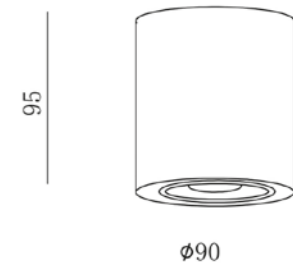

REF	CHASSIS	LAMP	P.V.P.
YLD-017812	FBK	GU10	28,98 €
YLD-017805	FW	GU10	28,98 €
YLD-017720	CH	GU10	42,21 €