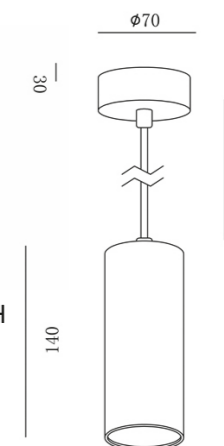

GAMA RANGE GAMME

REF	CHASSIS	LAMP	P.V.P.
YLD-010233	W	GU10	25,07 €
YLD-032266	FBK	GU10	25,07 €
YLD-017607	CH	GU10	31,00 €