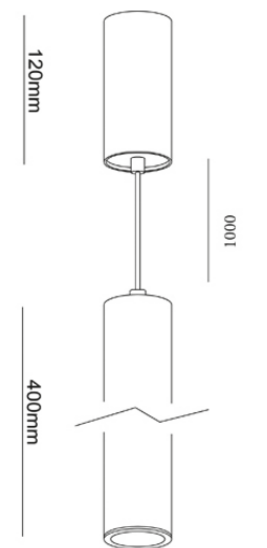

GAMA RANGE GAMME

REF	CHASSIS	LAMP	P.V.P.
YLD-025633	FBK	GU10	59,85 €
YLD-025695	FW	GU10	59,85 €