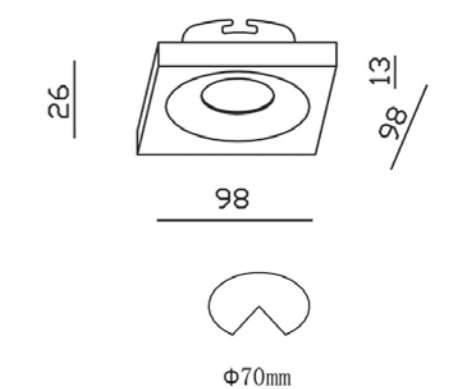

SERIES NC1772SQ

GAMA RANGE GAMME

NC1772SQ-CH

NC1772SQ-W

REF	CHASSIS	LAMP	P.V.P.
YLD-000593	CH	GU10	27,12 €
YLD-000586	W	GU10	25,17 €

SERIES NC1765R

GAMA RANGE GAMME

NC1765R-CH NC1765R-W NC1765R-RC