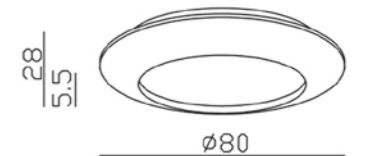

SERIES LC1427

GAMA RANGE GAMME

LC1427-4W-CH

LC1427-4W-W

GAMA RANGE GAMME

LC1427-7W-CH

LC1427-7W-W

REF	CHASSIS	CCT	ANG	POW	REG	Ø In	Ø Out	P.V.P.
YLD-006410	CH	40K	120°	4W	AC	65mm	80mm	13,83 €
YLD-006380	W	40K	120°	4W	AC	65mm	80mm	12,68 €
YLD-006496	CH	30K	120°	7W	AC	80mm	100mm	17,24 €
YLD-006519	CH	60K	120°	7W	AC	80mm	100mm	17,24 €
YLD-006489	W	60K	120°	7W	AC	80mm	100mm	15,60 €