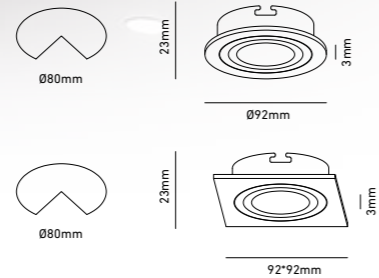

SC760SQ-A

SC760SQ-BK

SC760SQ-F

REF	CHASSIS	LAMP	P.V.P.
YLD-010257	A	GU10	23,99 €
YLD-010271	BK	GU10	26,22 €
YLD-010264	F	GU10	26,60 €

SERIES AROS ECO PLUS

SERIES NC3014

ORIENTABLE

GAMA RANGE GAMME