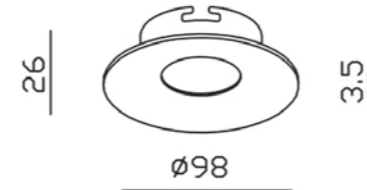

SERIES NC1765R

GAMA RANGE GAMME

REF	CHASSIS	LAMP	P.V.P.
YLD-000487	CH	GU10	18,00 €
YLD-000470	W	GU10	16,31 €
YLD-014279	RC	GU10	18,65 €

SERIES NC1765SQ

GAMA RANGE GAMME

REF	CHASSIS	LAMP	P.V.P.
YLD-000432	CH	GU10	22,69 €
YLD-000425	W	GU10	20,35 €
YLD-000456	RC	GU10	21,86 €

SERIES NC902

GAMA RANGE GAMME

REF	CHASSIS	LAMP	P.V.P.
YLD-000371	CH	GU10	13,56 €
YLD-000357	P	GU10	13,56 €
YLD-000364	Q	GU10	13,56 €

SERIES NC1781SQ

GAMA RANGE GAMME

REF	CHASSIS	LAMP	P.V.P.
YLD-000777	CH	GU10	27,00 €
YLD-000760	W	GU10	25,57 €