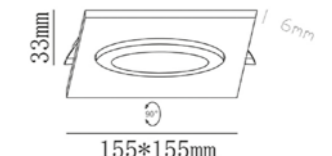

SERIES NC2116SQ

**YLD-220V-20W
COMPATIBLE PAR30**

Ø130mm

GAMA RANGE GAMME

NC2116SQ-W

NC2116SQ-CH

**YLD-220V-35W
COMPATIBLE QR111**

Ø145mm