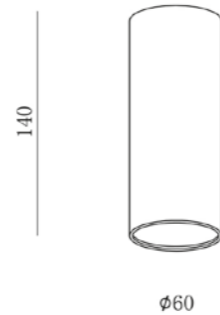

SERIES NC1942

GAMA RANGE GAMME

REF	CHASSIS	LAMP	P.V.P.
YLD-021550	FBK	GU10	19,66 €
YLD-010172	W	GU10	19,66 €
YLD-010189	CH	GU10	25,07 €

SERIES NC1936

GAMA RANGE GAMME

REF	CHASSIS	LAMP	P.V.P.
YLD-022236	BK	GU10	35,66 €
YLD-010158	W	GU10	28,85 €
YLD-010165	CH	GU10	35,66 €

SERIES NC1942-80

GAMA RANGE GAMME

REF	CHASSIS	LAMP	P.V.P.
YLD-031559	FW	GU10	16,86 €
YLD-031566	FBK	GU10	16,86 €

SERIES NC1955

GAMA RANGE GAMME

REF	CHASSIS	LAMP	P.V.P.
YLD-010233	W	GU10	25,07 €
YLD-032266	FBK	GU10	25,07 €
YLD-017607	CH	GU10	31,00 €