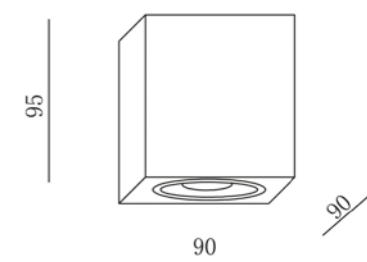

REF	CHASSIS	LAMP	P.V.P.
YLD-017768	FBK	GU10	49,75 €
YLD-017751	FW	GU10	49,75 €
YLD-017775	CH	GU10	55,57 €