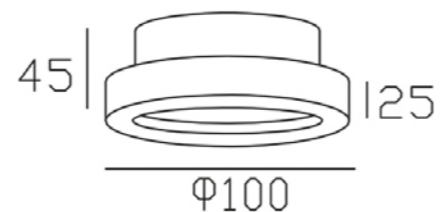

SERIES SC760R

GAMA RANGE GAMME

REF	CHASSIS	LAMP	P.V.P.
YLD-010288	A	GU10	24,78 €
YLD-010301	BK	GU10	27,00 €
YLD-010295	F	GU10	27,38 €

SERIES SC760SQ

GAMA RANGE GAMME

REF	CHASSIS	LAMP	P.V.P.
YLD-010257	A	GU10	23,99 €
YLD-010271	BK	GU10	26,22 €
YLD-010264	F	GU10	26,60 €