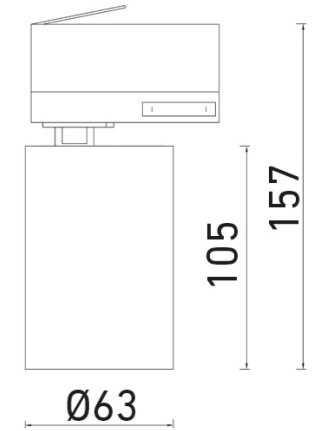

AL	IP 20 RATED	360°	30 unid.	RoHS COMPLIANT	GU10	CE