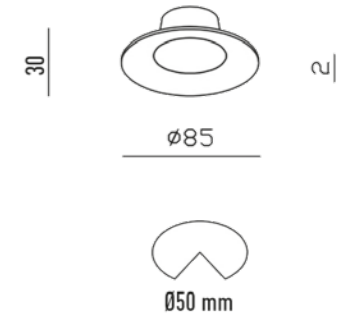

REF	CHASSIS	CCT	ANG	POW	REG	Ø In	Ø Out	P.V.P.
YLD-001095	W	30K	60°	5W	AC	50mm	85mm	14,32 €
YLD-001101	W	40K	60°	5W	AC	50mm	85mm	14,32 €
YLD-001118	W	60K	60°	5W	AC	50mm	85mm	14,32 €

SERIES LC1428SQ

REF	CHASSIS	CCT	ANG	POW	REG	Ø In	Ø Out	P.V.P.
YLD-001187	W	30K	60°	5W	AC	50mm	80x80mm	14,58 €
YLD-001194	W	40K	60°	5W	AC	50mm	80x80mm	14,58 €
YLD-001200	W	60K	60°	5W	AC	50mm	80x80mm	14,58 €