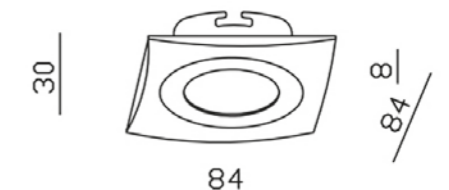

SERIES NC902

GAMA RANGE GAMME

NC902-CH NC902-P NC902-Q

REF	CHASSIS	LAMP	P.V.P.
YLD-000371	CH	GU10	13,56 €
YLD-000357	P	GU10	13,56 €
YLD-000364	Q	GU10	13,56 €

SERIES NC1781SQ

GAMA RANGE GAMME

NC1781SQ-CH NC1781SQ-W