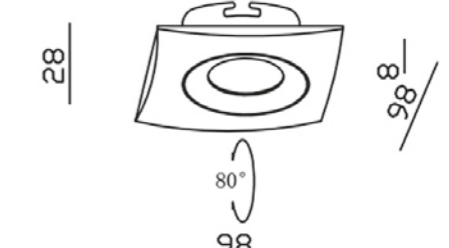

SERIES NC1765R

GAMA RANGE GAMME

REF	CHASSIS	LAMP	P.V.P.
YLD-000487	CH	GU10	18,00 €
YLD-000470	W	GU10	16,31 €
YLD-014279	RC	GU10	18,65 €

SERIES NC1765SQ

GAMA RANGE GAMME

REF	CHASSIS	LAMP	P.V.P.
YLD-000432	CH	GU10	22,69 €
YLD-000425	W	GU10	20,35 €
YLD-000456	RC	GU10	21,86 €

SERIES NC902

GAMA RANGE GAMME

REF	CHASSIS	LAMP	P.V.P.
YLD-000371	CH	GU10	13,56 €
YLD-000357	P	GU10	13,56 €
YLD-000364	Q	GU10	13,56 €

SERIES NC1781SQ

GAMA RANGE GAMME

REF	CHASSIS	LAMP	P.V.P.
YLD-000777	CH	GU10	27,00 €
YLD-000760	W	GU10	25,57 €