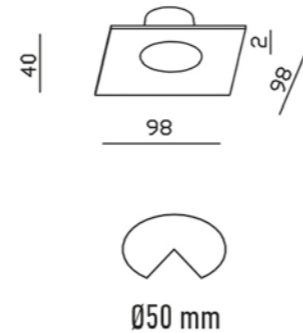

SERIES LC1431SQ

REF	CHASSIS	CCT	ANG	POW	REG	Ø In	Ø Out	P.V.P.
YLD-001453	W	30K	60°	7W	AC	50mm	98x98mm	17,62 €
YLD-001460	W	40K	60°	7W	AC	50mm	98x98mm	17,62 €
YLD-001477	W	60K	60°	7W	AC	50mm	98x98mm	17,62 €