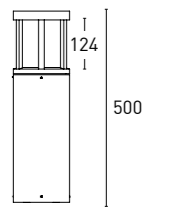

INDI B05

70B212 25 - 2 2 Z 3 - DG
1 2 3 4 5 6 7

1 - Model	2 - Power	3 - Power Supply	4 - Warranty	5 - Degree	6 - K	7 - Color
70B212	21W	2- ON/OFF 100-240V PF>0,9	2- 5 Years Warranty Other driver Incl.	Z - 360°	3- 3000K 1065 lm system 2041 lm source 4- 4000K 1118 lm system 2155 lm source	TB- Black DG- Dark Grey