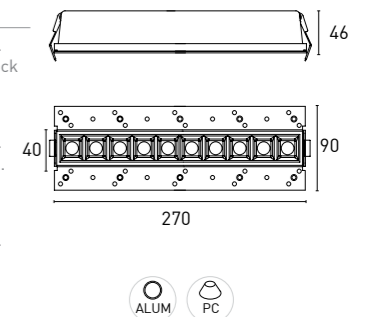

EAGLE RT10L

7ID601 20 - 2 1 N 3 - 9001

1 2 3 4 5 6 7

1 - Model	2 - Power	3 - Power Supply	4 - Warranty	5 - Degree	6 - K	7 - Color
7ID601	20W	2- ON/OFF 220-240V PF>0,9 4- DALI/PUSH/1-10V 220-240V PF>0,95 5- Trailing Edge 220-240V PF>0,9 <i>(only with JISO driver)</i> C- JISO Smart Control 100-265V PF>0,9	1- 5 Years Warranty JISO driver Incl. 2- 5 Years Warranty Other driver Incl.	A - 15° J - 30° N - 45°	2 - 2700K 1520 lm system 2180 lm source (45°) 3 - 3000K 1600 lm system 2260 lm source (45°) 4 - 4000K 1680 lm system 2400 lm source (45°)	9001- Tec. White-Black 9009- Tec. White-Tec. Gold 9090- Tec. White

Accessories not included

Emergency Kit

- 2DCLEDK1
- 2DCLEDK2