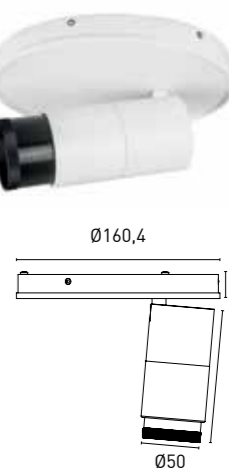

+ DIRECTIONAL 12

HC7ID528 12 - 2 1 1 4 - 9001
1 2 3 4 5 6 7

1 - Model	2 - Power	3 - Power Supply	4 - Warranty	5 - Degree	6 - K	7 - Color
HC7ID528	12W	2- ON/OFF 220-240V PF>0,9	1- 5 Years Warranty JISO driver Incl.	1 - Zoom 20°-50°	4 - 4000K	9001- Tec. White-Black