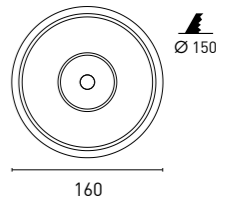

LAKE R30

7IA580 30 - 2 1 W 4 - 9011
1 2 3 4 5 6 7

1 - Model	2 - Power	3 - Power Supply	4 - Warranty	5 - Degree	6 - K	7 - Color
7IA580	30W	2- ON/OFF 220-240V PF>0,95 4- DALI/PUSH/1-10V 220-240V PF>0,95 5- Trailing Edge 220-240V PF>0,9 <i>(only with JISO driver)</i> C- JISO Smart Control 100-265V PF>0,95	1- 5 Years Warranty JISO driver Incl. 2- 5 Years Warranty Other driver Incl.	A- 15° I- 24° M- 38° W- 50°	3- 3000K 2539 lm system 3053 lm source 4- 4000K 2666 lm system 3228 lm source	9001- Tec. White- Black 9011- Tec. White- Chrome 9090- Tec. White

Accessories not included

Emergency Kit

2DCLEDK1

2DCLEDK2

All references highlighted in **bold** are available, the rest consult minimum of quantity and delivery time

The above information is basic. For updated and more accurate information, please consult Technical Data Sheet on www.jisoiluminacion.com