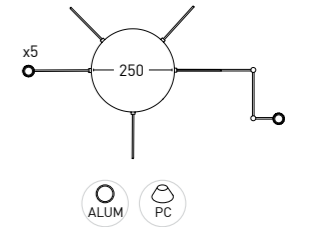

7IE202 25 - 2 1 M 3 - 03
1 2 3 4 5 6 7

1 - Model	2 - Power	3 - Power Supply	4 - Warranty	5 - Degree	6 - K	7 - Color
7IE202	25W	2- ON/OFF 220-240V PF>0,9	1- 5 Years Warranty JISO driver Incl.	A - 15° I - 24° M - 38°	3 - 3000K 1895 lm system 2520 lm source 4 - 4000K 1942 lm system 2660 lm source	01- Black 03- Antique 90- Tec. White

SPIDER P25

7IE202 35 - 2 1 M 3 - 03
1 2 3 4 5 6 7

1 - Model	2 - Power	3 - Power Supply	4 - Warranty	5 - Degree	6 - K	7 - Color
7IE202	35W	2- ON/OFF 220-240V PF>0,9	1- 5 Years Warranty JISO driver Incl.	A - 15° I - 24° M - 38°	2 - 2700K 2838 lm system 3780 lm source 3 - 3000K 2909 lm system 3990 lm source 4 - 4000K 2982 lm system 4230 lm source	01- Black 03- Antique 90- Tec. White

SPIDER P35

All references highlighted in **bold** are available, the rest consult minimum of quantity and delivery time