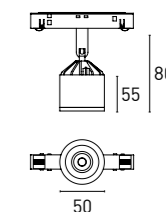

AXEL 05

7IM701 05 - 2 0 M 3 - 01
1 2 3 4 5 6 7

1 - Model	2 - Power	3 - Power Supply	4 - Warranty	5 - Degree	6 - K	7 - Color
7IM701	5W	2 - ON/OFF 4 - DALI	0- 5 Years Warranty Power Supply not included	A - 15° I - 24° M - 38° E - 60°	2 - 2700K 405 lm system 651 lm source 3 - 3000K 415 lm system 661 lm source 4 - 4000K 436 lm system 675 lm source	01 - Black 90- Technical White