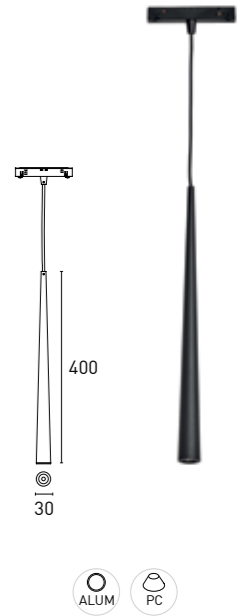

7IM709 04 - 2 0 N 3 - 01
1 2 3 4 5 6 7

1 - Model	2 - Power	3 - Power Supply	4 - Warranty	5 - Degree	6 - K	7 - Color
7IM709	4,2W	2 - ON/OFF 4 - DALI	0- 5 Years Warranty Power Supply not included	N - 45°	3 - 3000K 399 lm system 450 lm source 4 - 4000K 419 lm system 461 lm source	01 - Black 90 - Technical White

CONNI 04

7IM710 10 - 2 0 Z 3 - 90
1 2 3 4 5 6 7

1 - Model	2 - Power	3 - Power Supply	4 - Warranty	5 - Degree	6 - K	7 - Color
7IM710	10W	2 - ON/OFF 4 - DALI	0- 5 Years Warranty Power Supply not included	Z -360°	3 - 3000K 787 lm system	90 - Tec. White

MOON 10P

All references highlighted in **bold** are available, the rest consult minimum of quantity and delivery time