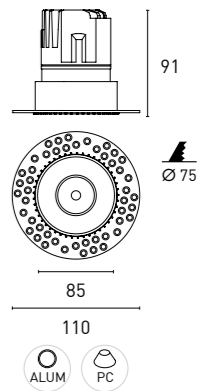

LAKE RT10

71A680 10 - 2 1 M 3 - 9011

1 - Model	2 - Power	3 - Power Supply	4 - Warranty	5 - Degree	6 - K	7 - Color
71A680	10W	2- ON/OFF 220-240V PF>0,9 3- 1-10V 200-240V PF>0,95 5- Trailing Edge 220-240V PF>0,95 <i>(only with JISO driver)</i> C- JISO Smart Control (9W) 100-265V PF>0,9 D- DALI/PUSH 200-240V PF>0,95	1- 5 Years Warranty JISO driver Incl. 2- 5 Years Warranty Other driver Incl.	A- 15° I- 24° M- 38° W- 50°	2- 2700K 626 lm system 1125 lm source <i>[38°]</i> 3- 3000K 659 lm system 1183 lm source <i>[38°]</i> 4- 4000K 692 lm system 1258 lm source <i>[38°]</i>	9001- Tec. White-Black 9011- Tec. White-Chrome 9090- Tec. White