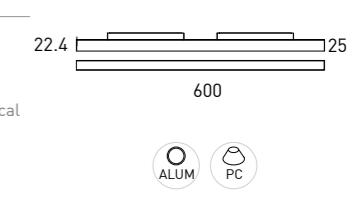

MILKY 30

7IM703 30 - 2 0 T 3 - 01
1 2 3 4 5 6 7

1 - Model	2 - Power	3 - Power Supply	4 - Warranty	5 - Degree	6 - K	7 - Color
7IM703	30W	2 - ON/OFF 4 - DALI	0- 5 Years Warranty Power Supply not included	T-110°	2 - 2700K 981 lm system 3 - 3000K 1006 lm system 4 - 4000K 1056 lm system	01- Black 90- Technical White