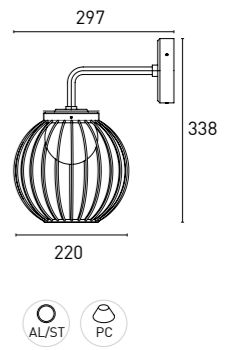

ORION W07

70W208 07 - 2 2 X 3 - TB  
1 2 3 4 5 6 7

1 - Model	2 - Power	3 - Power Supply	4 - Warranty	5 - Degree	6 - K	7 - Color
70W208	7W	2 - ON/OFF 220-240V PF>0,5	2- 5 Years Warranty Other driver Incl.	X- 180°	3 - 3000K 515 lm system 756 lm source 4 - 4000K 542 lm system 756 lm source	TB- Black