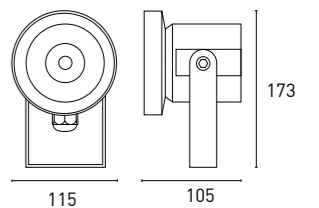

70F203 04 - 2 2 D 3 - DG
1 2 3 4 5 6 7

1 - Model	2 - Power	3 - Power Supply	4 - Warranty	5 - Degree	6 - K	7 - Color
70F203	4W	2- ON/OFF 100-240V PF>0,4	2- 5 Years Warranty Other driver Incl.	D- 40°	3- 3000K 225 lm system 457 lm source 4- 4000K 236 lm system 490 lm source	DG- Dark Grey

KAUS 04

70F203 06 - 2 2 D 3 - DG
1 2 3 4 5 6 7

1 - Model	2 - Power	3 - Power Supply	4 - Warranty	5 - Degree	6 - K	7 - Color
70F203	6W	2- ON/OFF 220-240V PF>0,5	2- 5 Years Warranty Other driver Incl.	D- 40°	3- 3000K 353 lm system 686 lm source 4- 4000K 370 lm system 734 lm source	DG- Dark Grey

KAUS 06

70F203 10 - 2 2 G 3 - DG
1 2 3 4 5 6 7

1 - Model	2 - Power	3 - Power Supply	4 - Warranty	5 - Degree	6 - K	7 - Color
70F203	10W	2- ON/OFF 220-240V PF>0,8	2- 5 Years Warranty Other driver Incl.	G- 20°	3- 3000K 671 lm system 1080 lm source 4- 4000K 705 lm system 1170 lm source	DG- Dark Grey

KAUS 10

All references highlighted in **bold** are available, the rest consult minimum of quantity and delivery time