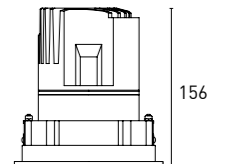

LAKE R30

7IA580 30 - 2 1 W 4 - 9011
1 2 3 4 5 6 7

1 - Model	2 - Power	3 - Power Supply	4 - Warranty	5 - Degree	6 - K	7 - Color
7IA580	30W	2- ON/OFF 220-240V PF>0,95 4- DALI/PUSH/1-10V 220-240V PF>0,95 5- Trailing Edge 220-240V PF>0,9 <i>(only with JISO driver)</i> C- JISO Smart Control 100-265V PF>0,95	1- 5 Years Warranty JISO driver Incl. 2- 5 Years Warranty Other driver Incl.	A- 15° I- 24° M- 38° W- 50°	3- 3000K 2539 lm system 3053 lm source 4- 4000K 2666 lm system 3228 lm source	9001- Tec. White- Black 9011- Tec. White- Chrome 9090- Tec. White

Accessories not included

Emergency Kit

2DCLEDK1

2DCLEDK2

All references highlighted in **bold** are available, the rest consult minimum of quantity and delivery time

The above information is basic. For updated and more accurate information, please consult Technical Data Sheet on www.jisoiluminacion.com