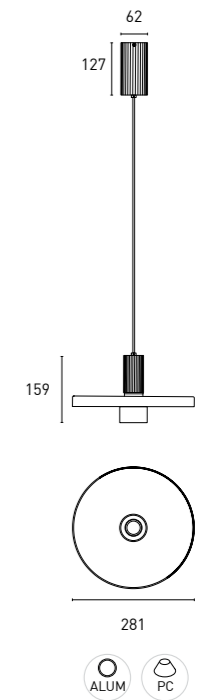

# Turtle P

TURTLE P07

7IE401 07 - 2 1 M 3 - 03  
1 2 3 4 5 6 7

1 - Model	2 - Power	3 - Power Supply	4 - Warranty	5 - Degree	6 - K	7 - Color
7IE401	7W	2- ON/OFF 220-240V PF>0,9	1- 5 Years Warranty JISO driver Incl.	A - 15°  I - 24°  M - 38°	2 - 2700K 406 lm system 630 lm source  3 - 3000K 416 lm system 665 lm source	01- Black  03- Antique  90- Tec. White