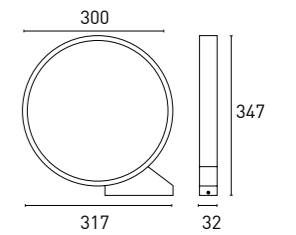

CORVUS B03

70B203 08 - 2 2 3 - DG
1 2 3 4 5 6 7

1 - Model	2 - Power	3 - Power Supply	4 - Warranty	5 - Degree	6 - K	7 - Color
70B203	8W	2- ON/OFF 220-240V PF>0,9	2- 5 Years Warranty Other driver Incl.		3- 3000K 450 lm system 4- 4000K	DG- Dark Grey