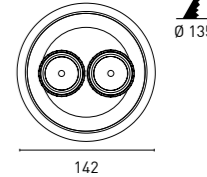

Accessories not included

Emergency Kit

2DCLEDK1

2DCLEDK2

7IE504 14 - 2 1 1 3 - 90
1 2 3 4 5 6 7

1 - Model	2 - Power	3 - Power Supply	4 - Warranty	5 - Degree	6 - K	7 - Color
7IE504	2x7W	2- ON/OFF 220-240V PF>0,9 3- 1-10V 200-240V PF>0,95 5- Trailing Edge 220-240V PF>0,9 (only with JISO driver) C- JISO Smart Control 100-265V PF>0,9 D- DALI / PUSH 200-240V PF>0,95	1- 5 Years Warranty JISO driver Incl.	A - 15° I - 24° M - 38° 1 - Zoom 15°-38°	2 - 2700K 812-946 lm system 1260 lm source 3 - 3000K 832-970 lm system 1330 lm source 4 - 4000K 853-994 lm system 1410 lm source	01- Black 03- Antique 90- Tec. White

SLATE RS14

SLATE RTS14

7IE604 14 - 2 1 1 3 - 90
1 2 3 4 5 6 7

1 - Model	2 - Power	3 - Power Supply	4 - Warranty	5 - Degree	6 - K	7 - Color
7IE604	2x7W	2- ON/OFF 220-240V PF>0,9 3- 1-10V 200-240V PF>0,95 5- Trailing Edge 220-240V PF>0,9 (only with JISO driver) C- JISO Smart Control 100-265V PF>0,9 D- DALI / PUSH 200-240V PF>0,95	1- 5 Years Warranty JISO driver Incl.	A - 15° I - 24° M - 38° 1 - Zoom 15°-38°	2 - 2700K 812-946 lm system 1260 lm source 3 - 3000K 832-970 lm system 1330 lm source 4 - 4000K 853-994 lm system 1410 lm source	01- Black 03- Antique 90- Tec. White

All references highlighted in **bold** are available, the rest consult minimum of quantity and delivery time

The above information is basic. For updated and more accurate information, please consult Technical Data Sheet on www.jisoiluminacion.com