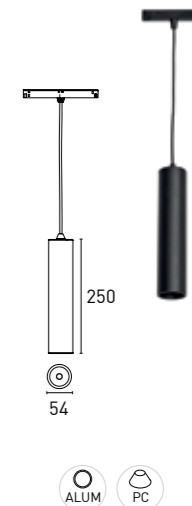

CYLIN 10

7IM706 10 - 2 0 M 3 - 01
1 2 3 4 5 6 7

1 - Model	2 - Power	3 - Power Supply	4 - Warranty	5 - Degree	6 - K	7 - Color
7IM706	10W	2 - ON/OFF 4 - DALI	0- 5 Years Warranty Power Supply not included	A - 15° I - 24° M - 38° E - 60°	2 - 2700K 630 lm system 1311 lm source 3 - 3000K 665 lm system 1353 lm source 4 - 4000K 700 lm system 1381 lm source	01 - Black