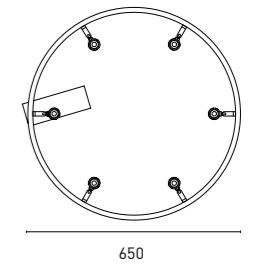

TURTLE P25

7IE401 25 - 2 1 M 3 - 03
1 2 3 4 5 6 7

1 - Model	2 - Power	3 - Power Supply	4 - Warranty	5 - Degree	6 - K	7 - Color
7IE401	25W	2- ON/OFF 220-240V PF>0,9	1- 5 Years Warranty JISO driver Incl.	A - 15° I - 24° M - 38°	2 - 2700K 2520 lm system 3 - 3000K 2660 lm system 4 - 4000K 2820 lm system	01- Black 03- Antique 90- Tec. White