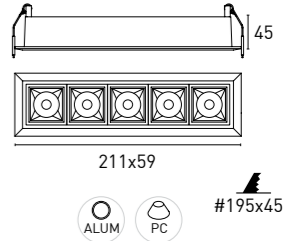

7ID512 12 - 2 1 W 3 - 9018
1 2 3 4 5 6 7

1 - Model	2 - Power	3 - Power Supply	4 - Warranty	5 - Degree	6 - K	7 - Color
7ID512	14W	2- ON/OFF 220-240V PF>0,9 3- 1-10V 200-240V PF>0,95 5- Trailing Edge 220-240V PF>0,9 <i>(only with JISO driver)</i> C- JISO Smart Control 100-265V PF>0,9 D- DALI / PUSH 200-240V PF>0,95	1- 5 Years Warranty JISO driver Incl. 2- 5 Years Warranty Other driver Incl.	A - 15° I - 24° W - 50°	2 - 2700K 1026 lm system 1500 lm source <i>(50°)</i> 3 - 3000K 1080 lm system 1536 lm source <i>(50°)</i> 4 - 4000K 1134 lm system 1620 lm source <i>(50°)</i>	9018- Tec. White- Graphite

OWL R4L

7ID512 20 - 2 1 W 3 - 9018
1 2 3 4 5 6 7

1 - Model	2 - Power	3 - Power Supply	4 - Warranty	5 - Degree	6 - K	7 - Color
7ID512	20W	2- ON/OFF 220-240V PF>0,9 4- DALI / PUSH/1-10V 200-240V PF>0,95 5- Trailing Edge 220-240V PF>0,9 <i>(only with JISO driver)</i> C- JISO Smart Control 100-265V PF>0,9	1- 5 Years Warranty JISO driver Incl. 2- 5 Years Warranty Other driver Incl.	A - 15° I - 24° W - 50°	2 - 2700K 1748 lm system 2500 lm source <i>(50°)</i> 3 - 3000K 1840 lm system 2560 lm source <i>(50°)</i> 4 - 4000K 1932 lm system 2700 lm source <i>(50°)</i>	9018- Tec. White- Graphite

OWL R5L

Accessories not included

Emergency Kit

2DCLEDK1

2DCLEDK2

All references highlighted in **bold** are available, the rest consult minimum of quantity and delivery time