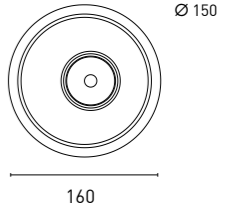

7IA585 20 - 2 1 M 4 - 9011
1 2 3 4 5 6 7

1 - Model	2 - Power	3 - Power Supply	4 - Warranty	5 - Degree	6 - K	7 - Color
7IA585	20W	2- ON/OFF 220-240V PF>0,9 4- DALI/PUSH/1-10V 200-240V PF>0,95 5- Trailing Edge 220-240V PF>0,95 (only with JISO driver) - C- JISO Smart Control 100-265V PF>0,9	1- 5 Years Warranty JISO driver Incl. 2- 5 Years Warranty Other driver Incl.	- A- 15° - I- 24° - M- 38° - W- 50°	3- 3000K 1478 lm system 2181 lm source 4- 4000K 1552 lm system 2306 lm source	9001- Tec. White-Black 9011- Tec. White-Chrome 9090- Tec. White

Accessories not included

- HC580H
- HC580F

Emergency Kit

- 2DCLEDK1
- 2DCLEDK2

All references highlighted in **bold** are available, the rest consult minimum of quantity and delivery time

7IA585 30 - 2 1 W 4 - 9011
1 2 3 4 5 6 7

1 - Model	2 - Power	3 - Power Supply	4 - Warranty	5 - Degree	6 - K	7 - Color
7IA585	30W	2- ON/OFF 220-240V PF>0,95 4- DALI/PUSH/1-10V 220-240V PF>0,95 5- Trailing Edge 220-240V PF>0,9 (only with JISO driver) - C- JISO Smart Control 100-265V PF>0,95	1- 5 Years Warranty JISO driver Incl. 2- 5 Years Warranty Other driver Incl.	- A- 15° - I- 24° - M- 38° - W- 50°	3- 3000K 2539 lm system 3053 lm source 4- 4000K 2666 lm system 3228 lm source	9001- Tec. White-Black 9011- Tec. White-Chrome 9090- Tec. White

Accessories not included

- HC580H
- HC580F

Emergency Kit

- 2DCLEDK1
- 2DCLEDK2

All references highlighted in **bold** are available, the rest consult minimum of quantity and delivery time