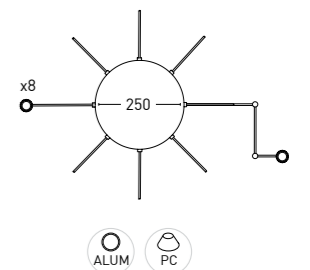

7IE202 25 - 2 1 M 3 - 03
1 2 3 4 5 6 7

1 - Model	2 - Power	3 - Power Supply	4 - Warranty	5 - Degree	6 - K	7 - Color
7IE202	25W	2- ON/OFF 220-240V PF>0,9	1- 5 Years Warranty JISO driver Incl.	A - 15° I - 24° M - 38°	3 - 3000K 1895 lm system 2520 lm source 4 - 4000K 1942 lm system 2660 lm source	01- Black 03- Antique 90- Tec. White

SPIDER P25

7IE202 35 - 2 1 M 3 - 03
1 2 3 4 5 6 7

1 - Model	2 - Power	3 - Power Supply	4 - Warranty	5 - Degree	6 - K	7 - Color
7IE202	35W	2- ON/OFF 220-240V PF>0,9	1- 5 Years Warranty JISO driver Incl.	A - 15° I - 24° M - 38°	2 - 2700K 2838 lm system 3780 lm source 3 - 3000K 2909 lm system 3990 lm source 4 - 4000K 2982 lm system 4230 lm source	01- Black 03- Antique 90- Tec. White

SPIDER P35

All references highlighted in **bold** are available, the rest consult minimum of quantity and delivery time