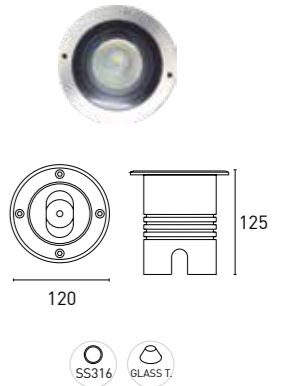

UPREGU 06

70U501 06 - 2 2 B 3 - SS
1 2 3 4 5 6 7

1 - Model	2 - Power	3 - Power Supply	4 - Warranty	5 - Degree	6 - K	7 - Color
70U501	6W	2- ON/OFF 220-240V PF>0,9	2- 5 Years Warranty Other driver Incl.	A- 15° B- 25°	3- 3000K 229 lm system 427 lm source 4- 4000K 240 lm system 447 lm source	SS- Stainless Steel