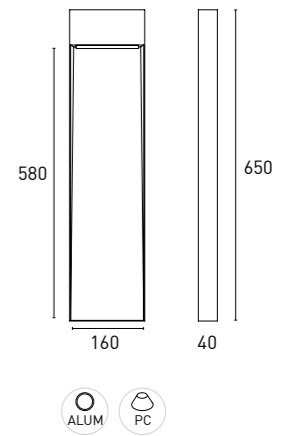

FORNAX B06

70B201 08 - 2 2 3 - DG
1 2 3 4 5 6 7

1 - Model	2 - Power	3 - Power Supply	4 - Warranty	5 - Degree	6 - K	7 - Color
70B201	8W	2- ON/OFF 220-240V PF>0,5	2- 5 Years Warranty Other driver Incl.		3- 3000K 320 lm system 4- 4000K	DG- Dark Grey