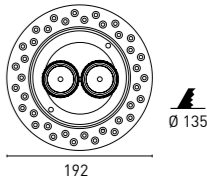

SLATE RTS14