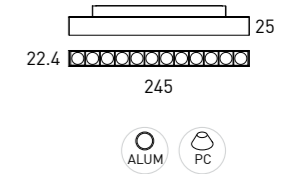

LINEDOT 12

7IM704 12 - 20 W 3 - 01
1 2 3 4 5 6 7

1 - Model	2 - Power	3 - Power Supply	4 - Warranty	5 - Degree	6 - K	7 - Color
7IM704	12W	2 - ON/OFF 4 - DALI	0- 5 Years Warranty Power Supply not included	1 - 24° W - 50°	2 - 2700K 816 lm system 1318 lm source 3 - 3000K 859 lm system 1426 lm source 4 - 4000K 902 lm system 1501 lm source	01- Black 90- Technical White