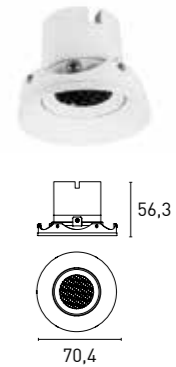

+HONEY 06

HC7ID526 06 - 2 1 M 3 - 9001

1 - Model	2 - Power	3 - Power Supply	4 - Warranty	5 - Degree	6 - K	7 - Color
HC7ID526	6W	2- ON/OFF 220-240V PF>0,9	1- 5 Years Warranty JISO driver Incl.	A - 15° I - 24° M- 38°	3 - 3000K	9001- Tec. White-Black