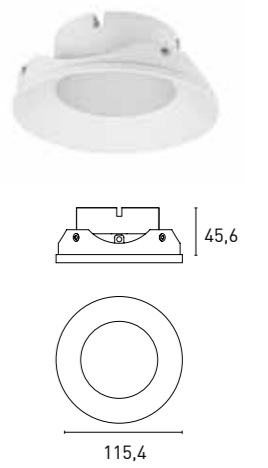

+ OPAL 12

HC7ID527 12 - 2 1 V 3 - 9001
1 2 3 4 5 6 7

1 - Model	2 - Power	3 - Power Supply	4 - Warranty	5 - Degree	6 - K	7 - Color
HC7ID527	12W	2- ON/OFF 220-240V PF>0,9	1- 5 Years Warranty JISO driver Incl.	V - 120°	3 - 3000K 1380 lm system	9001- Tec. White-Black

+ OPAL 18

HC7ID527 18 - 2 1 V 4 - 9001
1 2 3 4 5 6 7

1 - Model	2 - Power	3 - Power Supply	4 - Warranty	5 - Degree	6 - K	7 - Color
HC7ID527	18W	2- ON/OFF 220-240V PF>0,9	1- 5 Years Warranty JISO driver Incl.	V - 120°	4 - 4000K	9001- Tec. White-Black