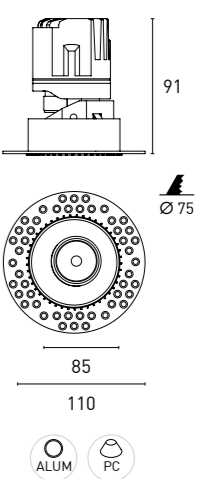

LAKE RTS10

71A685 10 - 2 1 M 3 - 9011

1 - Model	2 - Power	3 - Power Supply	4 - Warranty	5 - Degree	6 - K	7 - Color
71A685	10W	2- ON/OFF 220-240V PF>0,9 3- 1-10V 200-240V PF>0,95 5- Trailing Edge 220-240V PF>0,95 <i>(only with JISO driver)</i> C- JISO Smart Control (9W) 100-265V PF>0,9 D- DALI/PUSH 200-240V PF>0,95	1- 5 Years Warranty JISO driver Incl. 2- 5 Years Warranty Other driver Incl.	A- 15° I- 24° M- 38° W- 50°	2- 2700K 626 lm system 1125 lm source <i>[38°]</i> 3- 3000K 659 lm system 1183 lm source <i>[38°]</i> 4- 4000K 692 lm system 1258 lm source <i>[38°]</i>	9001- Tec. White-Black 9011- Tec. White-Chrome 9090- Tec. White