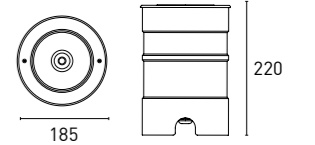

Die Casting aluminium alloy,
clear tempered glass, 316
stainless steel

Inground directional light, tiltable
optica +-15°, with very narrow
beam light distribution, 12°
beam angle

UPREGU 15

70U501 15 - 2 2 A 3 - SS
1 2 3 4 5 6 7

1 - Model	2 - Power	3 - Power Supply	4 - Warranty	5 - Degree	6 - K	7 - Color
70U501	15W	2 - ON/OFF 220-240V PF>0,9	2- 5 Years Warranty Other driver Incl.	A- 15°	3 - 3000K 912 lm system 1105 lm source 4 - 4000K 958 lm system 1141 lm source	SS- Stainless Steel

UPREGU 20

70U501 20 - 2 2 A 3 - SS
1 2 3 4 5 6 7

1 - Model	2 - Power	3 - Power Supply	4 - Warranty	5 - Degree	6 - K	7 - Color
70U501	20W	2 - ON/OFF 220-240V PF>0,9	2- 5 Years Warranty Other driver Incl.	A- 15°	3 - 3000K 1003 lm system 1750 lm source 4 - 4000K 1053 lm system 1850 lm source	SS- Stainless Steel

UPREGU 30

70U501 30 - 2 2 A 3 - SS
1 2 3 4 5 6 7

1 - Model	2 - Power	3 - Power Supply	4 - Warranty	5 - Degree	6 - K	7 - Color
70U501	30W	2 - ON/OFF 220-240V PF>0,9	2- 5 Years Warranty Other driver Incl.	A- 15°	3 - 3000K 1779 lm system 2209 lm source 4 - 4000K 1868 lm system 2307 lm source	SS- Stainless Steel

All references highlighted in **bold** are available, the rest consult minimum of quantity and delivery time

The above information is basic. For updated and more accurate information, please consult Technical Data Sheet on www.jisoiluminacion.com