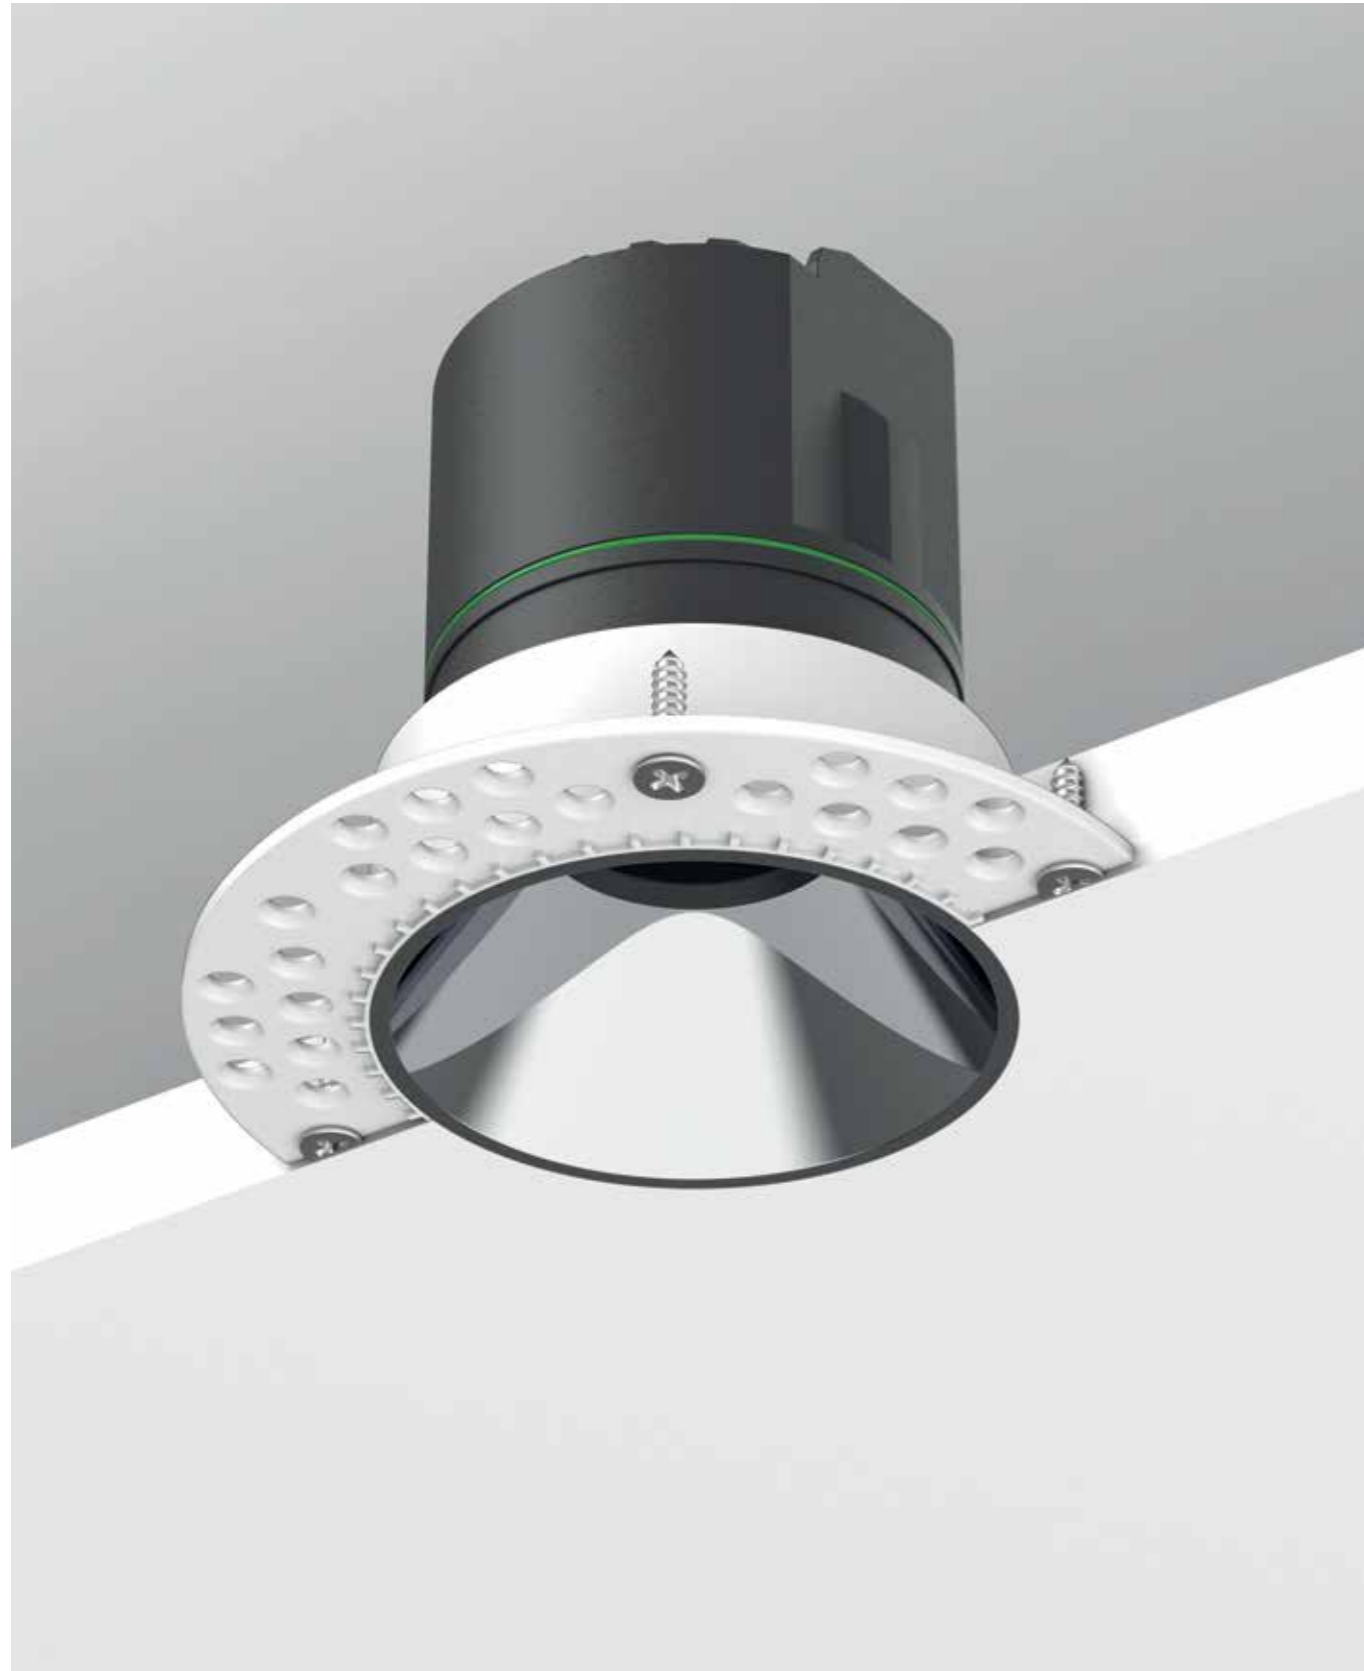

LAKE RT10

71A680 10 - 2 1 M 3 - 9011

1 - Model	2 - Power	3 - Power Supply	4 - Warranty	5 - Degree	6 - K	7 - Color
71A680	10W	2- ON/OFF 220-240V PF>0,9 3- 1-10V 200-240V PF>0,95 5- Trailing Edge 220-240V PF>0,95 <i>(only with JISO driver)</i> C- JISO Smart Control (9W) 100-265V PF>0,9 D- DALI/PUSH 200-240V PF>0,95	1- 5 Years Warranty JISO driver Incl. 2- 5 Years Warranty Other driver Incl.	A- 15° I- 24° M- 38° W- 50°	2- 2700K 626 lm system 1125 lm source <i>[38°]</i> 3- 3000K 659 lm system 1183 lm source <i>[38°]</i> 4- 4000K 692 lm system 1258 lm source <i>[38°]</i>	9001- Tec. White-Black 9011- Tec. White-Chrome 9090- Tec. White

LAKE RTS10

71A685 10 - 2 1 M 3 - 9011

1 - Model	2 - Power	3 - Power Supply	4 - Warranty	5 - Degree	6 - K	7 - Color
71A685	10W	2- ON/OFF 220-240V PF>0,9 3- 1-10V 200-240V PF>0,95 5- Trailing Edge 220-240V PF>0,95 <i>(only with JISO driver)</i> C- JISO Smart Control (9W) 100-265V PF>0,9 D- DALI/PUSH 200-240V PF>0,95	1- 5 Years Warranty JISO driver Incl. 2- 5 Years Warranty Other driver Incl.	A- 15° I- 24° M- 38° W- 50°	2- 2700K 626 lm system 1125 lm source <i>[38°]</i> 3- 3000K 659 lm system 1183 lm source <i>[38°]</i> 4- 4000K 692 lm system 1258 lm source <i>[38°]</i>	9001- Tec. White-Black 9011- Tec. White-Chrome 9090- Tec. White

All references highlighted in **bold** are available, the rest consult minimum of quantity and delivery time