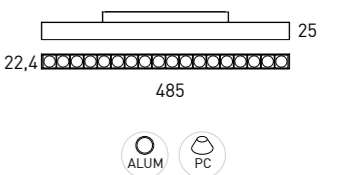

LINEDOT 20

7IM704 20 - 20 W 4 - 01
1 2 3 4 5 6 7

1 - Model	2 - Power	3 - Power Supply	4 - Warranty	5 - Degree	6 - K	7 - Color
7IM704	20W	2 - ON/OFF 4 - DALI	0- 5 Years Warranty Power Supply not included	1 - 24° W - 50°	2 - 2700K 1416 lm system 2196 lm source 3 - 3000K 1452 lm system 2376 lm source 4 - 4000K 1525 lm system 2502 lm source	01- Black 90- Technical White