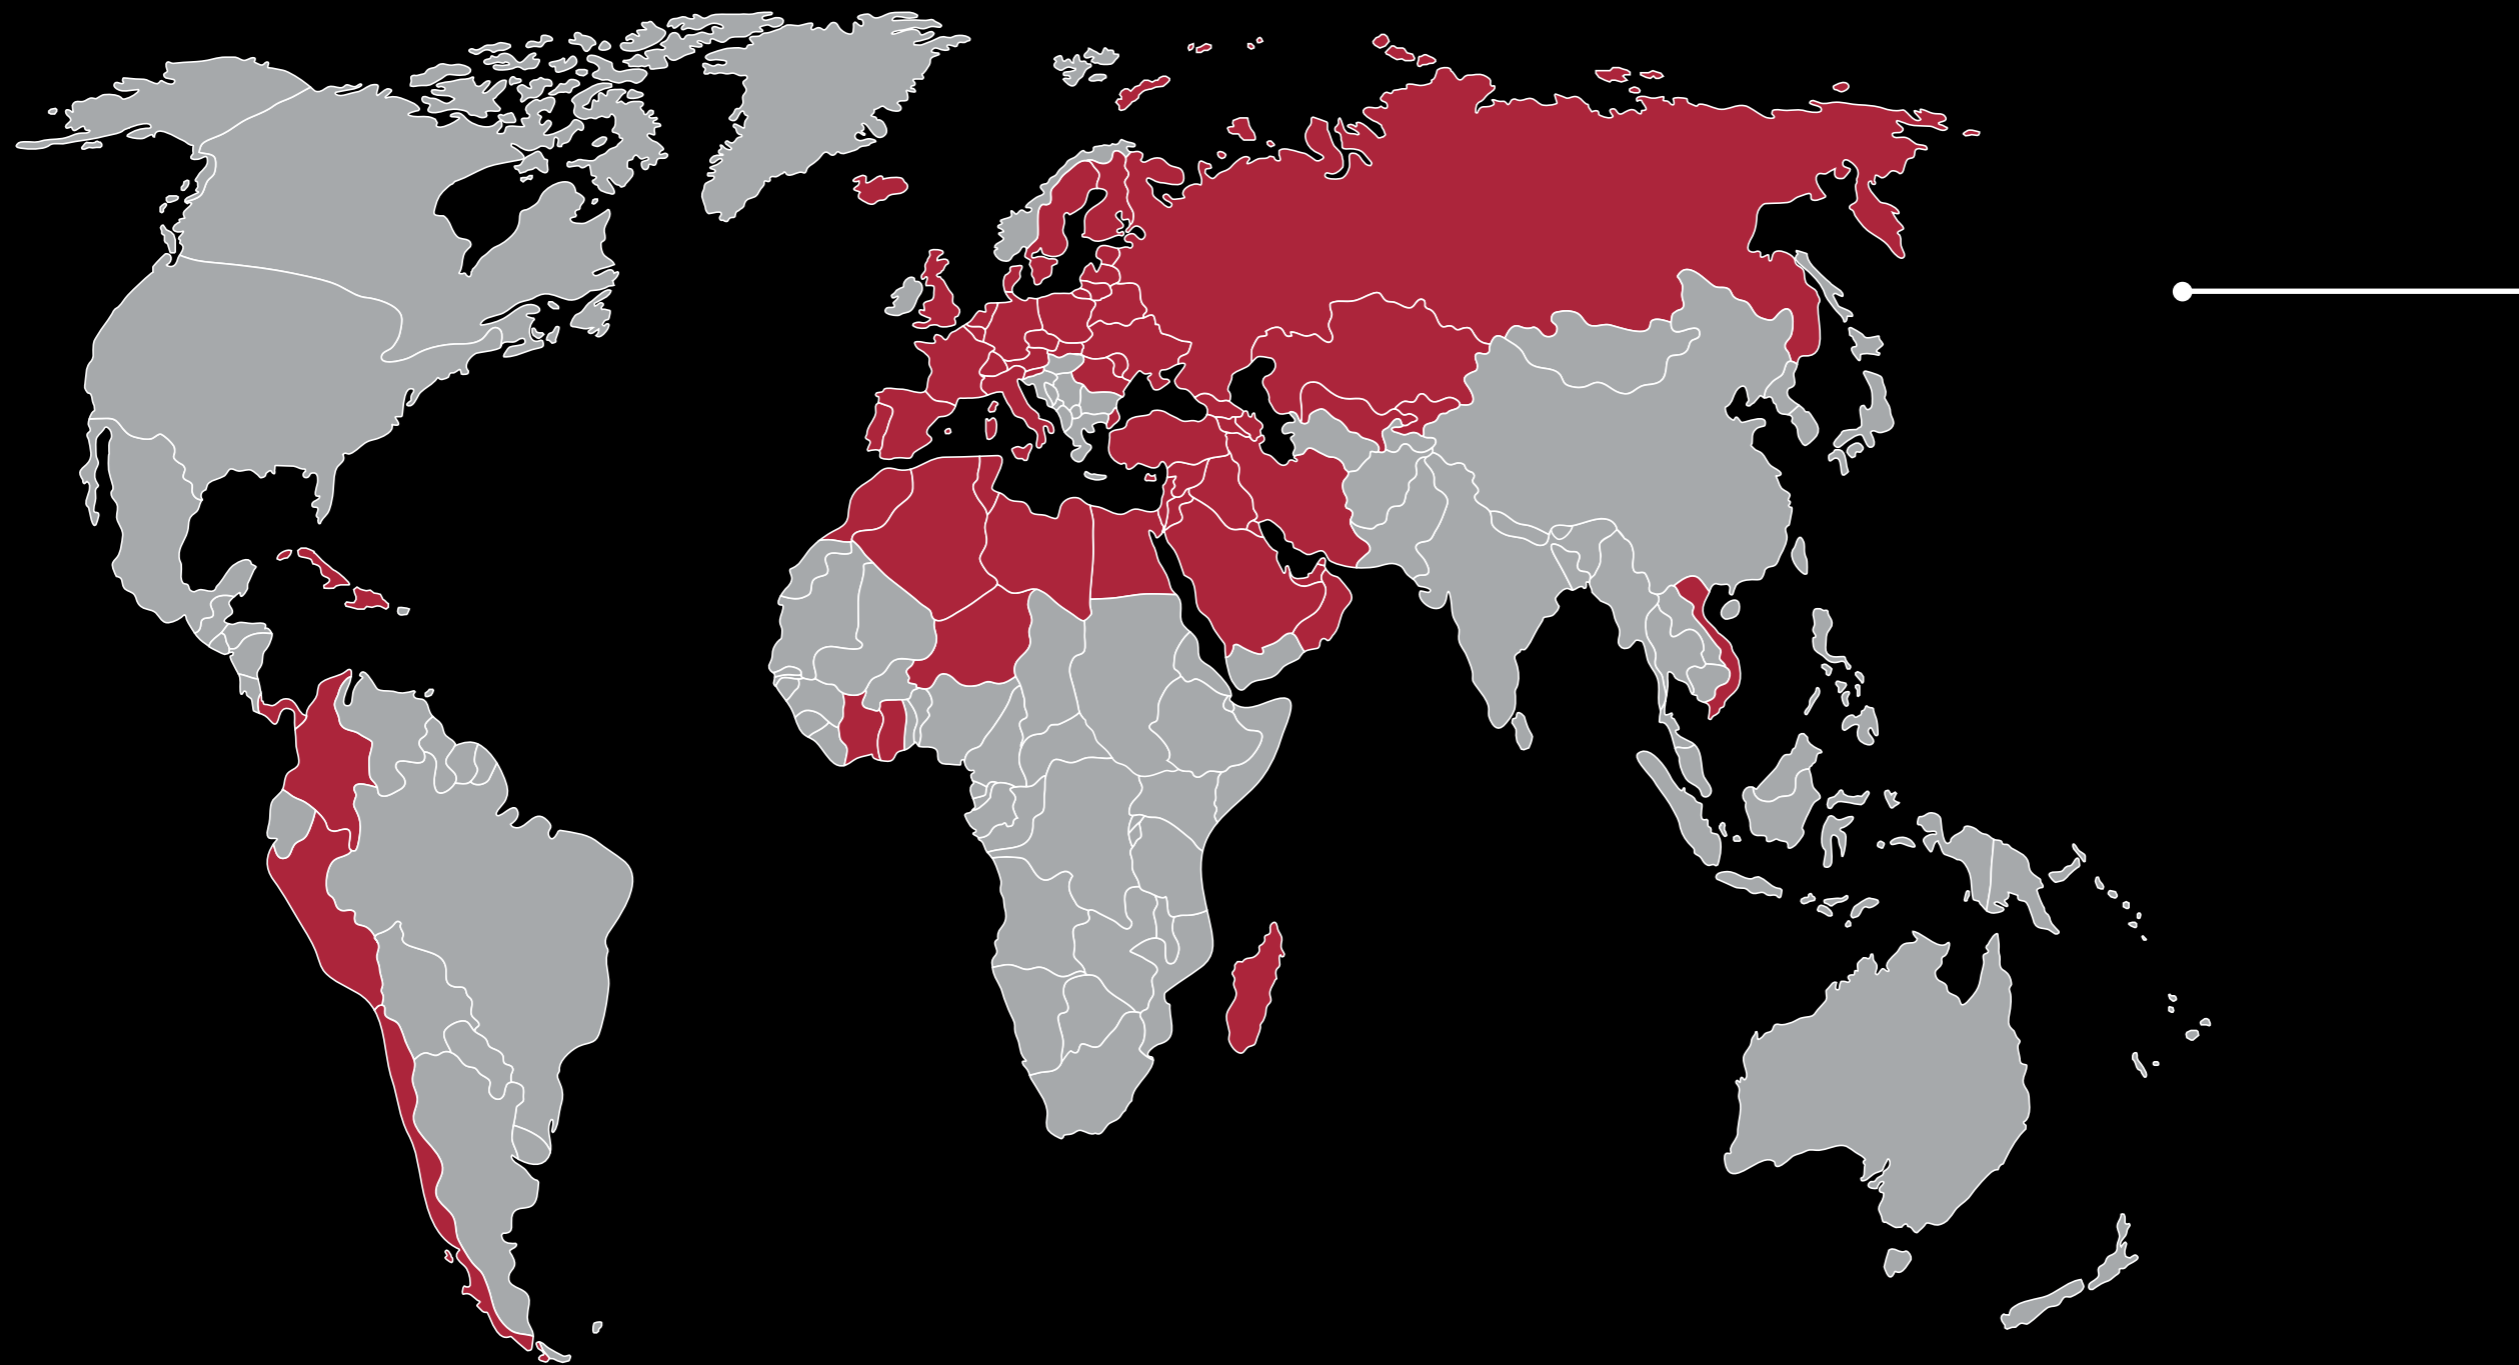

THE ESSENCE OF THE  
LIGHT, NATURE & LIFE

**JISO**  
ILUMINACION  
**SPAIN**

More than 20 years  
lighting dreams

Since 2001

For more than 20 years we have been growing and projecting incredible spaces that can only be achieved thanks to the strength and essence of light.

## More than 60 Countries

We are global; we meet the needs of the domestic market, but also the international market. We are present in more than 60 countries, including Portugal, France, the Netherlands, the Czech Republic, Poland, Morocco, Egypt, Lebanon, Oman, Cuba, Sierra Leone, Algeria, Qatar, Kuwait, Saudi Arabia, UAE and Peru.