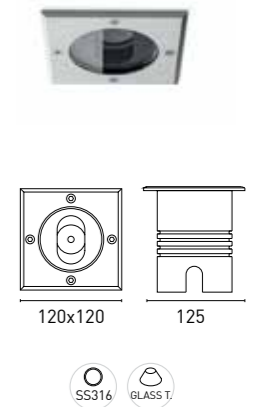

UPREGU S06

70U511 06 - 2 2 B 3 - SS
2 3 4 5 6 7

1 - Model	2 - Power	3 - Power Supply	4 - Warranty	5 - Degree	6 - K	7 - Color
70U511	6W	2- ON/OFF 220-240V PF>0,9	2- 5 Years Warranty Other driver Incl.	A- 15° B- 25°	3- 3000K 229 lm system 427 lm source 4- 4000K 240 lm system 447 lm source	SS- Stainless Steel