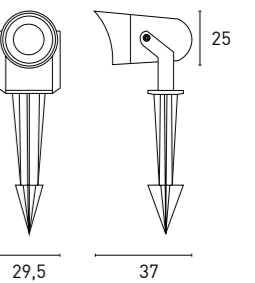

70S103 04 - 2 2 | 3 - TB
1 2 3 4 5 6 7

1 - Model	2 - Power	3 - Power Supply	4 - Warranty	5 - Degree	6 - K	7 - Color
70S103	4W	2- ON/OFF 100-240V PF>0,4	2- 5 Years Warranty Other driver Incl.	1 - 24°	3- 3000K 271 lm system 385 lm source 4- 4000K 271 lm system 385 lm source	TB- Black DG- Dark Grey

ACRUX 04

70S103 12 - 2 2 | 3 - TB
1 2 3 4 5 6 7

1 - Model	2 - Power	3 - Power Supply	4 - Warranty	5 - Degree	6 - K	7 - Color
70S103	12W	2- ON/OFF 100-240V PF>0,7	2- 5 Years Warranty Other driver Incl.	1 - 24°	3- 3000K 752 lm system 1223 lm source 4- 4000K 752 lm system 1223 lm source	TB- Black DG- Dark Grey

ACRUX 12

All references highlighted in **bold** are available, the rest consult minimum of quantity and delivery time