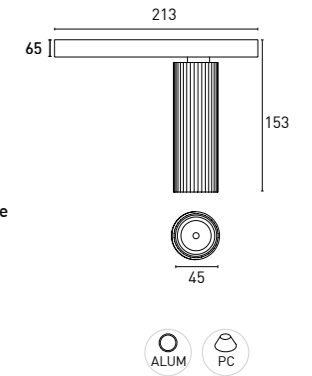

SLATE S20

7IE201 10 - 2 2 1 3 - 01
1 2 3 4 5 6 7

1 - Model	2 - Power	3 - Power Supply	4 - Warranty	5 - Degree	6 - K	7 - Color
7IE201	10W	2- ON/OFF 220-240V PF>0,9	2- 5 Years Warranty Other driver Incl.	A - 15° I - 24° M - 38° 1 - Zoom 15°-38°	2 - 2700K 580-676 lm system 1050 lm source 3 - 3000K 594-693 lm system 1109 lm source 4 - 4000K 609-710 lm system 1175 lm source	01- Black 03- Antique 90- Tec. White