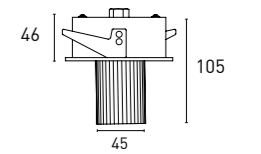

Accessories not included

Emergency Kit

2DCLEDK1

2DCLEDK2

7IE503 07 - 2 1 1 3 - 90
1 2 3 4 5 6 7

1 - Model	2 - Power	3 - Power Supply	4 - Warranty	5 - Degree	6 - K	7 - Color
7IE503	07W	2- ON/OFF 220-240V PF>0,9 3 - 1-10V 200-240V PF>0,95 5- Trailing Edge 220-240V PF>0,9 <i>(only with JISO driver)</i> C- JISO Smart Control 100-265V PF>0,9 D- DALI / PUSH 200-240V PF>0,95	1- 5 Years Warranty JISO driver Incl. 2- 5 Years Warranty Other driver Incl.	A - 15° I - 24° M - 38° 1 - Zoom 15°-38°	2 - 2700K 406-473 lm system 630 lm source 3 - 3000K 416-485 lm system 665lm source 4 - 4000K 427-497 lm system 705 lm source	01- Black 03- Antique 90- Tec. White

SLATE RS07

SLATE RTS07

7IE603 07 - 2 1 1 3 - 90
1 2 3 4 5 6 7

1 - Model	2 - Power	3 - Power Supply	4 - Warranty	5 - Degree	6 - K	7 - Color
7IE603	7W	2- ON/OFF 220-240V PF>0,9 3 - 1-10V 200-240V PF>0,95 5- Trailing Edge 220-240V PF>0,9 <i>(only with JISO driver)</i> C- JISO Smart Control 100-265V PF>0,9 D- DALI / PUSH 200-240V PF>0,95	1- 5 Years Warranty JISO driver Incl. 2- 5 Years Warranty Other driver Incl.	A - 15° I - 24° M - 38° 1 - Zoom 15°-38°	2 - 2700K 406-473 lm system 630 lm source 3 - 3000K 416-485 lm system 665lm source 4 - 4000K 427-497 lm system 705 lm source	01- Black 03- Antique 90- Tec. White

All references highlighted in **bold** are available, the rest consult minimum of quantity and delivery time