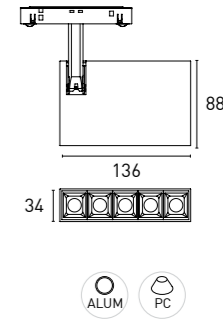

MAGDOT 15

7IM707 15 - 2 0 M 3 - 01  
1 2 3 4 5 6 7

1 - Model	2 - Power	3 - Power Supply	4 - Warranty	5 - Degree	6 - K	7 - Color
7IM707	15W	<p>2 - ON/OFF</p> <p>4 - DALI</p>	0- 5 Years Warranty Power Supply not included	<p>C - 10°</p> <p>I - 24°</p> <p>M - 38°</p>	<p>2 - 2700K 856 lm system 1830 lm source</p> <p>3 - 3000K 878 lm system 1980 lm source</p> <p>4 - 4000K 922 lm system 2085 lm source</p>	<p>01- Black</p> <p>90- Technical White</p>