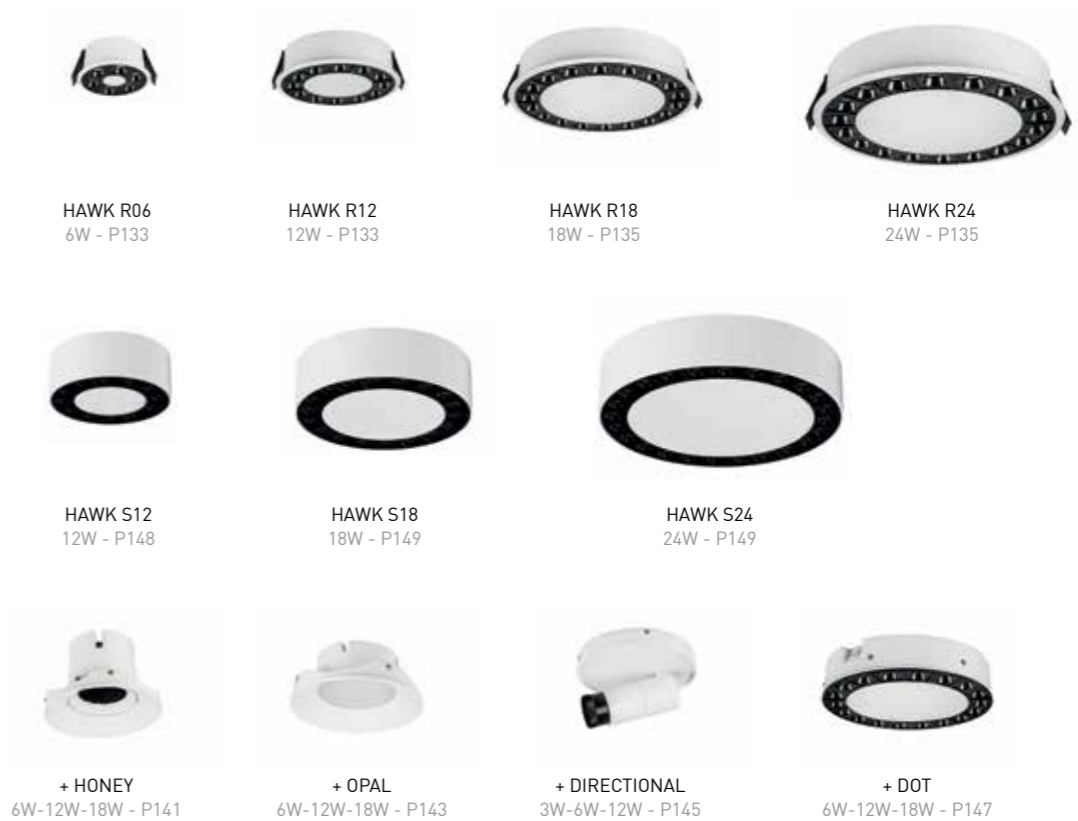

HAWK R06 6W - P133   HAWK R12 12W - P133   HAWK R18 18W - P135   HAWK R24 24W - P135
HAWK S12 12W - P148   HAWK S18 18W - P149   HAWK S24 24W - P149
+ HONEY 6W-12W-18W - P141   + OPAL 6W-12W-18W - P143   + DIRECTIONAL 3W-6W-12W - P145   + DOT 6W-12W-18W - P147