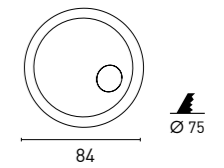

CAVE RW10

7IA538 10 - 2 1 W 4 - 90
1 2 3 4 5 6 7

1 - Model	2 - Power	3 - Power Supply	4 - Warranty	5 - Degree	6 - K	7 - Color
7IA538	10W	2- ON/OFF 220-240V PF>0,9 3 - 1-10V 200-240V PF>0,95 5- Trailing Edge 220-240V PF>0,95 (only with JISO driver) - C- JISO Smart Control (8W) 100-265V PF>0,9 - D- DALI / PUSH 200-240V PF>0,95	1- 5 Years Warranty JISO driver Incl. 2- 5 Years Warranty Other driver Incl.	W- 50° (WallWasher)	2- 2700K 894 lm system 1311 lm source 3- 3000K 941 lm system 1353 lm source 4- 4000K 988 lm system 1381 lm source	01- Black 09- Tec. Gold 90- Tec. White