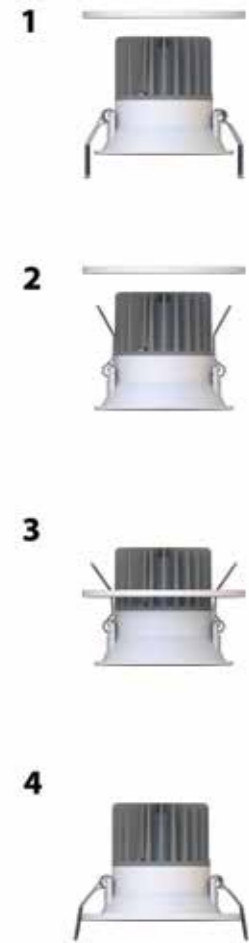

Size:

- DC51040  Ø 200-230
- DC51022  Ø 120-130
- DC51015  Ø 95-110
- DC51010  Ø 75-90

Optical opening  
degrees 50°

71A536 03 - 2 2 J 4 - 90  
1 2 3 4 5 6 7

1 - Model	2 - Power	3 - Power Supply	4 - Warranty	5 - Degree	6 - K	7 - Color
71A536	3W	2- ON/OFF 220-240V	2- 5 Years Warranty Other driver Incl.	J- 30°	2- 2700K 194 lm system 268 lm source 3- 3000K 204 lm system 286 lm source 4- 4000K 215 lm system 286 lm source	01- Black 09- Tec. Gold 90- Tec. White