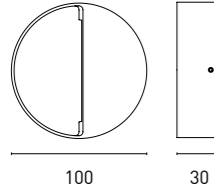

BETA 04

70W240 04 - 2 2 0 3 - DG
1 2 3 4 5 6 7

1 - Model	2 - Power	3 - Power Supply	4 - Warranty	5 - Degree	6 - K	7 - Color
70W240	4W	2- ON/OFF 100-240V PF>0,4	2- 5 Years Warranty Other driver Incl.	0 - 55°	3- 3000K 134 lm system 572 lm source 4- 4000K 141 lm system 572 lm source	DG- Dark Grey

BETA 10

70W240 10 - 2 2 P 3 - DG
1 2 3 4 5 6 7

1 - Model	2 - Power	3 - Power Supply	4 - Warranty	5 - Degree	6 - K	7 - Color
70W240	10W	2- ON/OFF 220-240V PF>0,55	2- 5 Years Warranty Other driver Incl.	P- 65°	3- 3000K 530 lm system 1430 lm source 4- 4000K 557 lm system 1430 lm source	DG- Dark Grey

BETA S04

70W241 04 - 2 2 P 3 - DG
1 2 3 4 5 6 7

1 - Model	2 - Power	3 - Power Supply	4 - Warranty	5 - Degree	6 - K	7 - Color
70W241	4W	2- ON/OFF 100-240V PF>0,4	2- 5 Years Warranty Other driver Incl.	P - 65°	3- 3000K 177 lm system 572 lm source 4- 4000K 185 lm system 572 lm source	DG- Dark Grey

BETA S10

70W241 10 - 2 2 P 3 - DG
1 2 3 4 5 6 7

1 - Model	2 - Power	3 - Power Supply	4 - Warranty	5 - Degree	6 - K	7 - Color
70W241	10W	2- ON/OFF 220-240V PF>0,55	2- 5 Years Warranty Other driver Incl.	P- 65°	3- 3000K 530 lm system 1430 lm source 4- 4000K 557 lm system 1430 lm source	DG- Dark Grey

All references highlighted in **bold** are available, the rest consult minimum of quantity and delivery time

All references highlighted in **bold** are available, the rest consult minimum of quantity and delivery time

The above information is basic. For updated and more accurate information, please consult Technical Data Sheet on www.jisoiluminacion.com