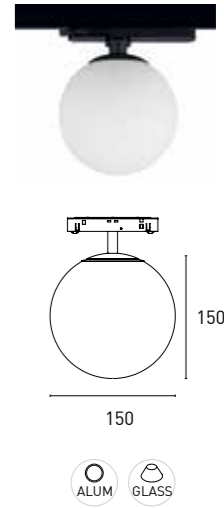

MOON 10

7IM711 10 - 2 0 Z 3 - 90  
1 2 3 4 5 6 7

1 - Model	2 - Power	3 - Power Supply	4 - Warranty	5 - Degree	6 - K	7 - Color
7IM711	10W	2 - ON/OFF 4 - DALI	0- 5 Years Warranty Power Supply not included	Z- 360°	3 - 3000K 787 lm system	90 - Tec. White