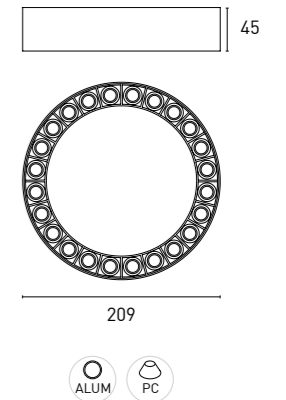

1 - Model	2 - Power	3 - Power Supply	4 - Warranty	5 - Degree	6 - K	7 - Color
7ID225	24W	2- ON/OFF 220-240V PF>0,9	1- 5 Years Warranty JISO driver Incl.	A - 15° I - 24° M - 38°	3 - 3000K 1760 lm system 2441 lm source	9001- Tec. White-Black

COVER PLATE

Code	Model	Size
HCD2506	HAWK S12	Ø 70,4
HCD2512	HAWK S18	Ø 115,4
HCD2518	HAWK S24	Ø 160,4

All references highlighted in **bold** are available, the rest consult minimum of quantity and delivery time

All references highlighted in **bold** are available, the rest consult minimum of quantity and delivery time