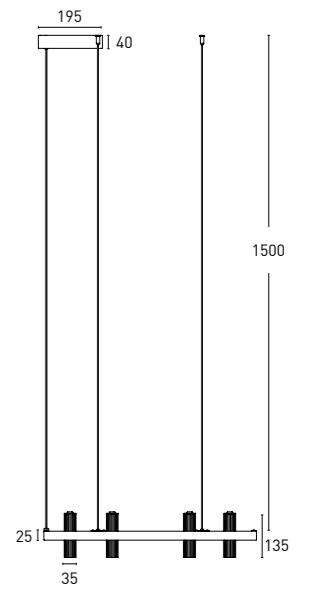

TURTLE P25

7IE401 25 - 2 1 M 3 - 03  
1 2 3 4 5 6 7

1 - Model	2 - Power	3 - Power Supply	4 - Warranty	5 - Degree	6 - K	7 - Color
7IE401	25W	2- ON/OFF 220-240V PF>0,9	1- 5 Years Warranty JISO driver Incl.	A - 15°  I - 24°  M - 38°	2 - 2700K 2520 lm system  3 - 3000K 2660 lm system  4 - 4000K 2820 lm system	01- Black  03- Antique  90- Tec. White