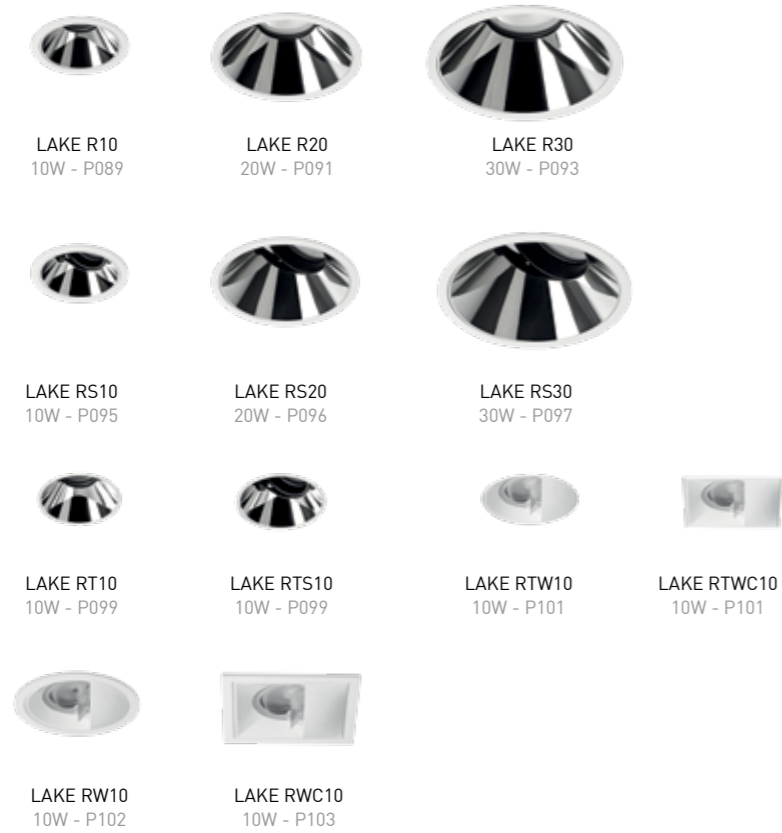

LAKE R10 10W - P089   LAKE R20 20W - P091   LAKE R30 30W - P093
LAKE RS10 10W - P095   LAKE RS20 20W - P096   LAKE RS30 30W - P097
LAKE RT10 10W - P099   LAKE RTS10 10W - P099   LAKE RTW10 10W - P101   LAKE RTWC10 10W - P101
LAKE RW10 10W - P102   LAKE RWC10 10W - P103

DOTS

Owl