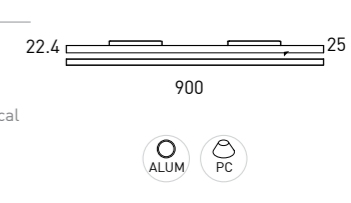

MILKY 12

7IM703 12 - 2 0 T 3 - 01
1 2 3 4 5 6 7

1 - Model	2 - Power	3 - Power Supply	4 - Warranty	5 - Degree	6 - K	7 - Color
7IM703	12W	2 - ON/OFF 4 - DALI	0- 5 Years Warranty Power Supply not included	T-110°	2 - 2700K 449 lm system 3 - 3000K 460 lm system 4 - 4000K 483 lm system	01- Black 90- Technical White

MILKY 20

7IM703 20 - 2 0 T 3 - 01
1 2 3 4 5 6 7

1 - Model	2 - Power	3 - Power Supply	4 - Warranty	5 - Degree	6 - K	7 - Color
7IM703	20W	2 - ON/OFF 4 - DALI	0- 5 Years Warranty Power Supply not included	T-110°	2 - 2700K 723 lm system 3 - 3000K 742 lm system 4 - 4000K 779 lm system	01- Black 90- Technical White

MILKY 30

7IM703 30 - 2 0 T 3 - 01
1 2 3 4 5 6 7

1 - Model	2 - Power	3 - Power Supply	4 - Warranty	5 - Degree	6 - K	7 - Color
7IM703	30W	2 - ON/OFF 4 - DALI	0- 5 Years Warranty Power Supply not included	T-110°	2 - 2700K 981 lm system 3 - 3000K 1006 lm system 4 - 4000K 1056 lm system	01- Black 90- Technical White

All references highlighted in **bold** are available, the rest consult minimum of quantity and delivery time

The above information is basic. For updated and more accurate information, please consult Technical Data Sheet on www.jisoiluminacion.com