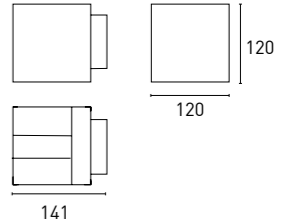

SIRIUS 09

70W201 09 - 2 2 2 3 - DG
1 2 3 4 5 6 7

1 - Model	2 - Power	3 - Power Supply	4 - Warranty	5 - Degree	6 - K	7 - Color
70W201	9W	2- ON/OFF 220-240V PF>0,8	2- 5 Years Warranty Other driver Incl.	2- 0-100°	3- 3000K 920 lm system 1100 lm source 4- 4000K 920 lm system 1188 lm source	DG- Dark Grey

SIRIUS 10

70W201 10 - 2 2 0 3 - DG
1 2 3 4 5 6 7

1 - Model	2 - Power	3 - Power Supply	4 - Warranty	5 - Degree	6 - K	7 - Color
70W201	10W	2- ON/OFF 220-240V PF>0,8	2- 5 Years Warranty Other driver Incl.	0- 80°	3- 3000K 706 lm system 1050 lm source 4- 4000K 742 lm system 1125 lm source	DG- Dark Grey

All references highlighted in **bold** are available, the rest consult minimum of quantity and delivery time

All references highlighted in **bold** are available, the rest consult minimum of quantity and delivery time

The above information is basic. For updated and more accurate information, please consult Technical Data Sheet on www.jsoiluminacion.com