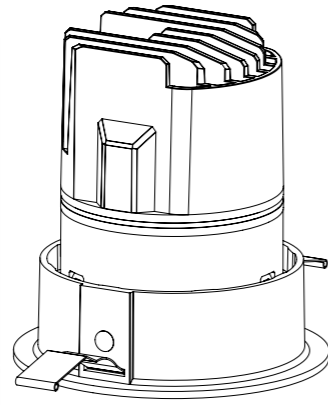

Downlights with  
oval flood  
light distribtion

Lens wallwashers

Directional luminaires

Precise angle alignment  
Self-contained led engine will be open/closed via twist&lock system

Optional fixed reflector avoids visible ceiling aperture