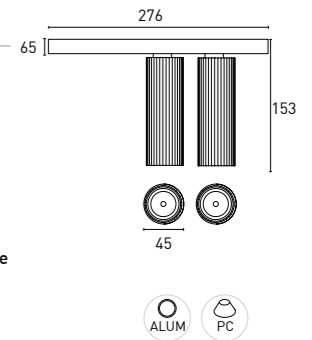

7IE201 20 - 2 2 1 3 - 01
1 2 3 4 5 6 7

1 - Model	2 - Power	3 - Power Supply	4 - Warranty	5 - Degree	6 - K	7 - Color
7IE201	2x10W	2- ON/OFF 220-240V PF>0,9	2- 5 Years Warranty Other driver Incl.	A - 15° I - 24° M - 38° 1 - Zoom 15°-38°	2 - 2700K 1160-1351 lm system 2100 lm source 3 - 3000K 1189-1385 lm system 2217 lm source 4 - 4000K 1219-1420 lm system 2350 lm source	01- Black 03- Antique 90- Tec. White