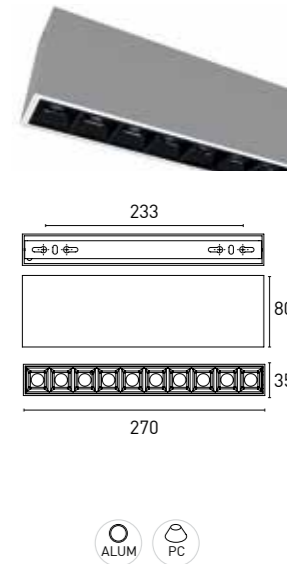

EAGLE S10L

Accessories not included

Emergency Kit

- 2DCLEDK1
- 2DCLEDK2

All references highlighted in **bold** are available, the rest consult minimum of quantity and delivery time