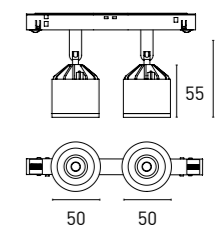

AXEL 05

7IM701 05 - 2 0 M 3 - 01
1 2 3 4 5 6 7

1 - Model	2 - Power	3 - Power Supply	4 - Warranty	5 - Degree	6 - K	7 - Color
7IM701	5W	2 - ON/OFF 4 - DALI	0- 5 Years Warranty Power Supply not included	A - 15° I - 24° M - 38° E - 60°	2 - 2700K 405 lm system 651 lm source 3 - 3000K 415 lm system 661 lm source 4 - 4000K 436 lm system 675 lm source	01 - Black 90- Technical White

AXEL 10

7IM701 10 - 2 0 M 3 - 01
1 2 3 4 5 6 7

1 - Model	2 - Power	3 - Power Supply	4 - Warranty	5 - Degree	6 - K	7 - Color
7IM701	10W	2 - ON/OFF 4 - DALI	0- 5 Years Warranty Power Supply not included	A - 15° I - 24° M - 38° E - 60°	2 - 2700K 809 lm system 1283 lm source 3 - 3000K 830 lm system 1323 lm source 4 - 4000K 872 lm system 1349 lm source	01 - Black 90- Technical White

All references highlighted in **bold** are available, the rest consult minimum of quantity and delivery time

The above information is basic. For updated and more accurate information, please consult Technical Data Sheet on www.jisoiluminacion.com