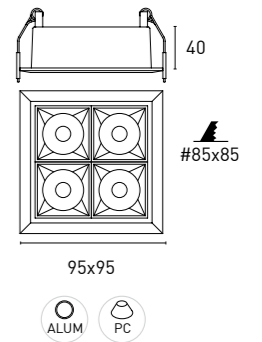

7ID512 12 - 2 1 W 3 - 9018
1 2 3 4 5 6 7

1 - Model	2 - Power	3 - Power Supply	4 - Warranty	5 - Degree	6 - K	7 - Color
7ID512	14W	2- ON/OFF 220-240V PF>0,9 3- 1-10V 200-240V PF>0,95 5- Trailing Edge 220-240V PF>0,9 <i>(only with JISO driver)</i> C- JISO Smart Control 100-265V PF>0,9 D- DALI / PUSH 200-240V PF>0,95	1- 5 Years Warranty JISO driver Incl. 2- 5 Years Warranty Other driver Incl.	A - 15° I - 24° W - 50°	2 - 2700K 1026 lm system 1500 lm source <i>(50°)</i> 3 - 3000K 1080 lm system 1536 lm source <i>(50°)</i> 4 - 4000K 1134 lm system 1620 lm source <i>(50°)</i>	9018- Tec. White- Graphite

OWL R4L

7ID512 20 - 2 1 W 3 - 9018
1 2 3 4 5 6 7

1 - Model	2 - Power	3 - Power Supply	4 - Warranty	5 - Degree	6 - K	7 - Color
7ID512	20W	2- ON/OFF 220-240V PF>0,9 4- DALI / PUSH/1-10V 200-240V PF>0,95 5- Trailing Edge 220-240V PF>0,9 <i>(only with JISO driver)</i> C- JISO Smart Control 100-265V PF>0,9	1- 5 Years Warranty JISO driver Incl. 2- 5 Years Warranty Other driver Incl.	A - 15° I - 24° W - 50°	2 - 2700K 1748 lm system 2500 lm source <i>(50°)</i> 3 - 3000K 1840 lm system 2560 lm source <i>(50°)</i> 4 - 4000K 1932 lm system 2700 lm source <i>(50°)</i>	9018- Tec. White- Graphite

OWL R5L

Accessories not included

Emergency Kit

2DCLEDK1

2DCLEDK2

All references highlighted in **bold** are available, the rest consult minimum of quantity and delivery time