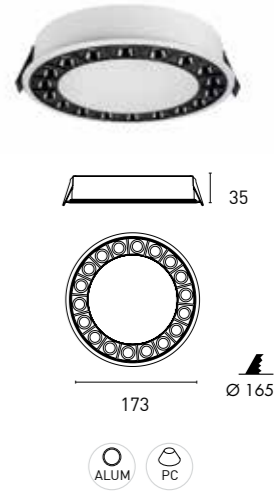

HAWK R18

7ID525 18 - 2 1 M 4 - 9001
1 2 3 4 5 6 7

1 - Model	2 - Power	3 - Power Supply	4 - Warranty	5 - Degree	6 - K	7 - Color
7ID525	18W	2- ON/OFF 220-240V PF>0,95	1- 5 Years Warranty JISO driver Incl.	A - 15° I - 24° M - 38°	3 - 3000K 1380 lm system 1831 lm source 4 - 4000K 1449 lm system 1944 lm source	9001- Tec. White-Black