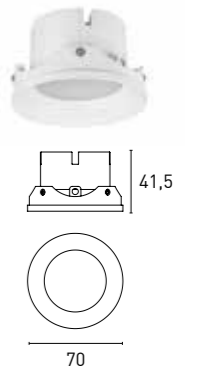

+ OPAL 06

HC7ID527 06 - 2 1 V 3 - 9001
1 2 3 4 5 6 7

1 - Model	2 - Power	3 - Power Supply	4 - Warranty	5 - Degree	6 - K	7 - Color
HC7ID527	6W	2- ON/OFF 220-240V PF>0,9	1- 5 Years Warranty JISO driver Incl.	V - 120°	3 - 3000K	9001- Tec. White-Black