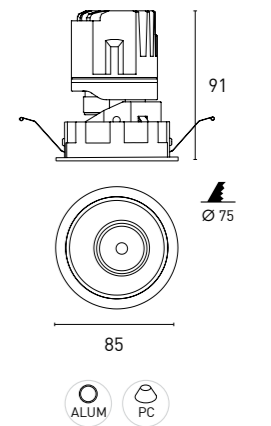

LAKE RS10

7IA585 10 - 2 1 M 3 - 9011
1 2 3 4 5 6 7

1 - Model	2 - Power	3 - Power Supply	4 - Warranty	5 - Degree	6 - K	7 - Color
7IA585	10W	2- ON/OFF 220-240V PF>0,9 3 - 1-10V 200-240V PF>0,95 5- Trailing Edge 220-240V PF>0,95 <i>[only with JISO driver]</i> C- JISO Smart Control (9W) 100-265V PF>0,9 D- DALI/PUSH 200-240V PF>0,95	1- 5 Years Warranty JISO driver Incl. 2- 5 Years Warranty Other driver Incl.	A- 15° I- 24° M- 38° W- 50°	2- 2700K 626 lm system 1125 lm source <i>[38°]</i> 3- 3000K 659 lm system 1183 lm source <i>[38°]</i> 4- 4000K 692 lm system 1258 lm source <i>[38°]</i>	9001- Tec. White- Black 9011- Tec. White- Chrome 9090- Tec. White