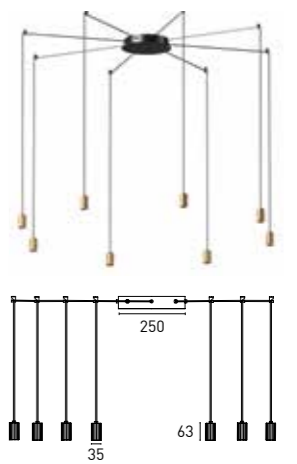

SPIDER P35

All references highlighted in **bold** are available, the rest consult minimum of quantity and delivery time