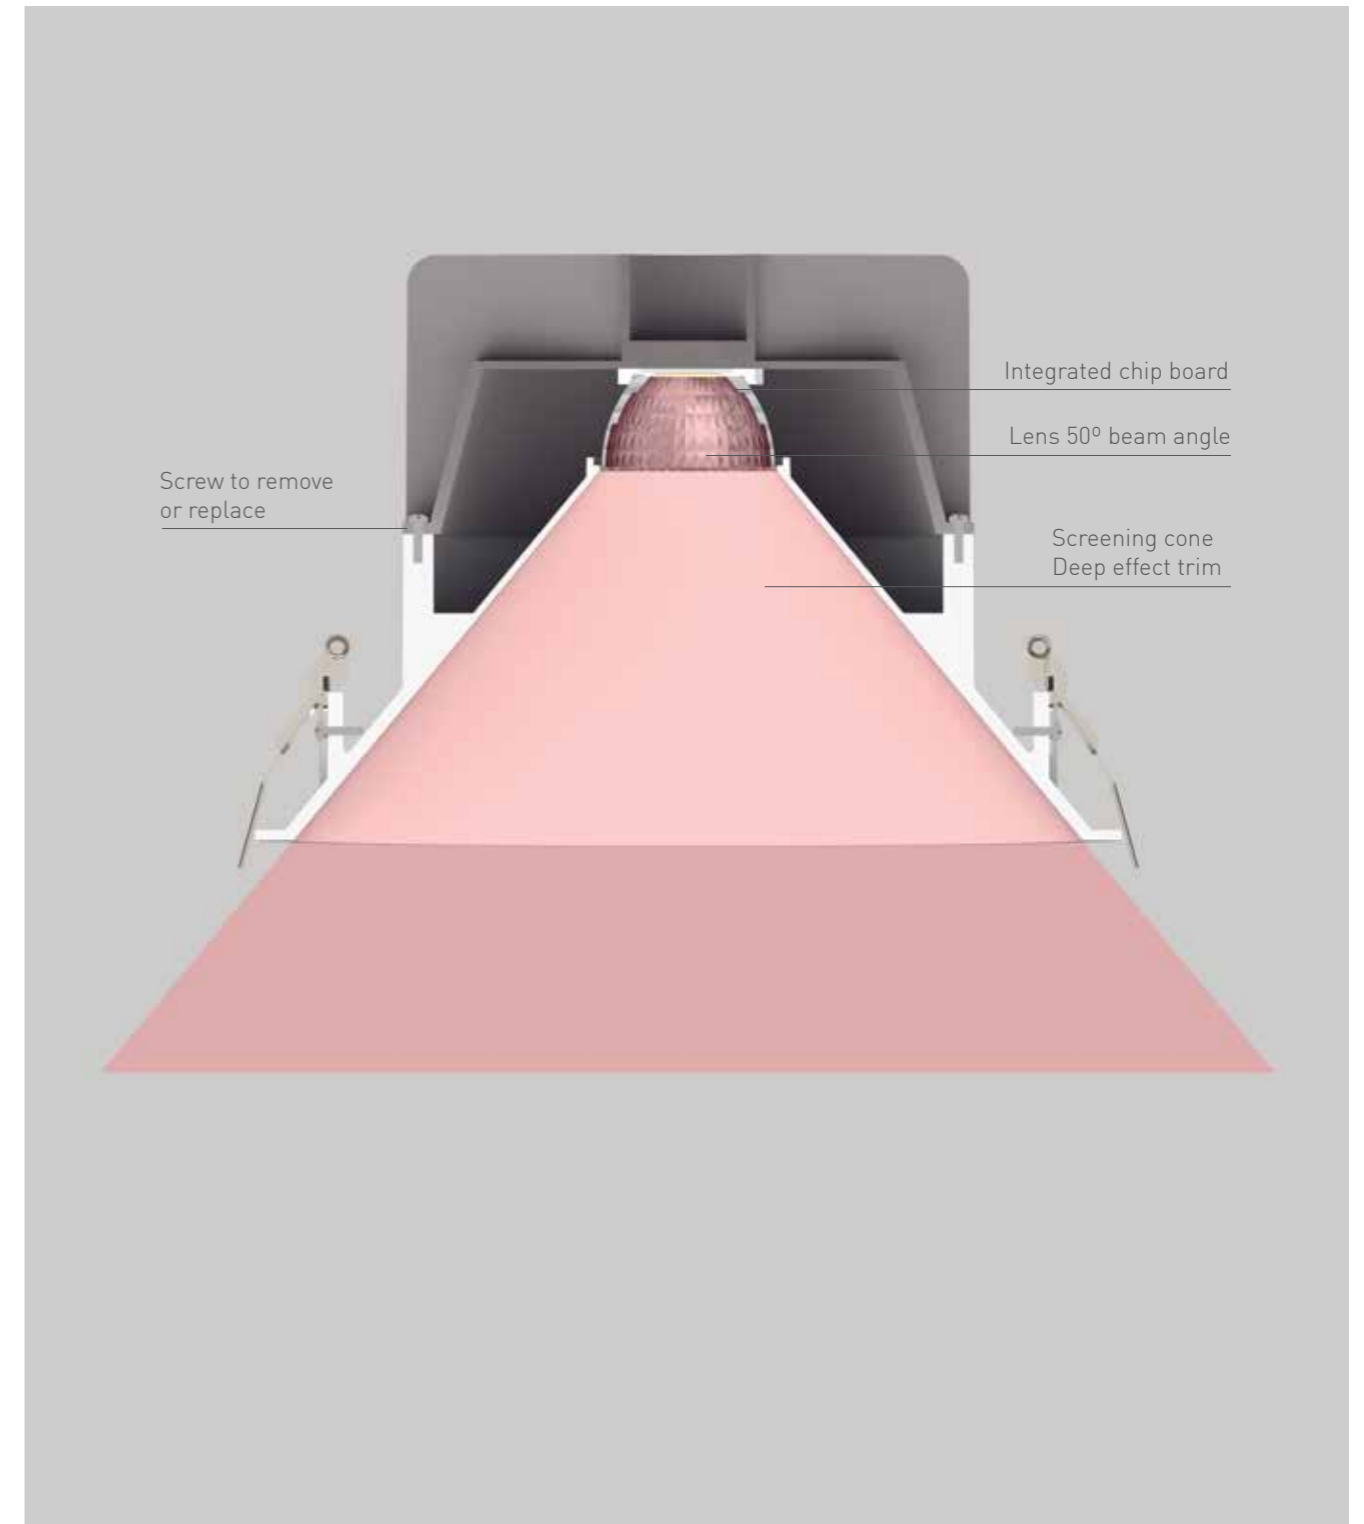

"Deep Effect"  
Minimalist aesthetic  
Semitrimless  
Facility to replace led module

CAVE offers the option of adding aluminium rings to cover different cut-outs from the luminaire if necessary. These accessories are available in the same finishes as the luminaire, and their simple and quick installation considerably expands the installation possibilities.

Size:

- DC51040  Ø 200-230
- DC51022  Ø 120-130
- DC51015  Ø 95-110
- DC51010  Ø 75-90

Optical opening  
degrees 50°

71A536 03 - 2 2 J 4 - 90  
1 2 3 4 5 6 7

1 - Model	2 - Power	3 - Power Supply	4 - Warranty	5 - Degree	6 - K	7 - Color
71A536	3W	2- ON/OFF 220-240V	2- 5 Years Warranty Other driver Incl.	J- 30°	2- 2700K 194 lm system 268 lm source 3- 3000K 204 lm system 286 lm source 4- 4000K 215 lm system 286 lm source	01- Black 09- Tec. Gold 90- Tec. White