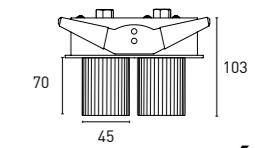

Accessories not included

Emergency Kit

2DCLEDK1

2DCLEDK2

7IE504 14 - 2 1 1 3 - 90
1 2 3 4 5 6 7

1 - Model	2 - Power	3 - Power Supply	4 - Warranty	5 - Degree	6 - K	7 - Color
7IE504	2x7W	2- ON/OFF 220-240V PF>0,9 3- 1-10V 200-240V PF>0,95 5- Trailing Edge 220-240V PF>0,9 (only with JISO driver) C- JISO Smart Control 100-265V PF>0,9 D- DALI / PUSH 200-240V PF>0,95	1- 5 Years Warranty JISO driver Incl.	A - 15° I - 24° M - 38° 1 - Zoom 15°-38°	2 - 2700K 812-946 lm system 1260 lm source 3 - 3000K 832-970 lm system 1330 lm source 4 - 4000K 853-994 lm system 1410 lm source	01- Black 03- Antique 90- Tec. White

SLATE RS14

SLATE RTS14

7IE604 14 - 2 1 1 3 - 90
1 2 3 4 5 6 7

1 - Model	2 - Power	3 - Power Supply	4 - Warranty	5 - Degree	6 - K	7 - Color
7IE604	2x7W	2- ON/OFF 220-240V PF>0,9 3- 1-10V 200-240V PF>0,95 5- Trailing Edge 220-240V PF>0,9 (only with JISO driver) C- JISO Smart Control 100-265V PF>0,9 D- DALI / PUSH 200-240V PF>0,95	1- 5 Years Warranty JISO driver Incl.	A - 15° I - 24° M - 38° 1 - Zoom 15°-38°	2 - 2700K 812-946 lm system 1260 lm source 3 - 3000K 832-970 lm system 1330 lm source 4 - 4000K 853-994 lm system 1410 lm source	01- Black 03- Antique 90- Tec. White

All references highlighted in **bold** are available, the rest consult minimum of quantity and delivery time

The above information is basic. For updated and more accurate information, please consult Technical Data Sheet on www.jisoiluminacion.com