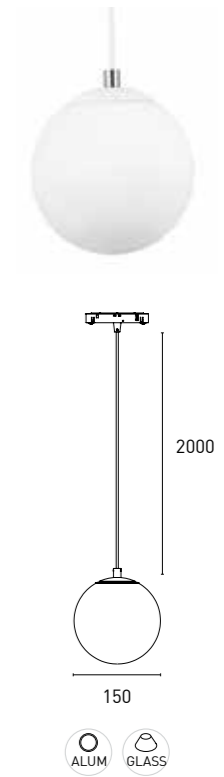

MOON 10P

All references highlighted in **bold** are available, the rest consult minimum of quantity and delivery time