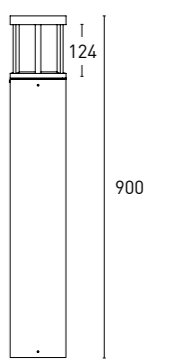

INDI B09

70B213 25 - 2 2 Z 3 - DG
1 2 3 4 5 6 7

1 - Model	2 - Power	3 - Power Supply	4 - Warranty	5 - Degree	6 - K	7 - Color
70B213	21W	2- ON/OFF 100-240V PF>0,9	2- 5 Years Warranty Other driver Incl.	Z - 360°	3- 3000K 1065 lm system 2041 lm source 4- 4000K 1118 lm system 2155 lm source	TB- Black DG- Dark Grey