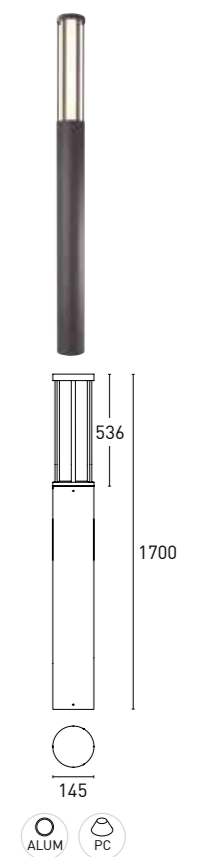

70B214 36 - 2 2 Z 3 - DG
1 2 3 4 5 6 7

1 - Model	2 - Power	3 - Power Supply	4 - Warranty	5 - Degree	6 - K	7 - Color
70B214	36W	2- ON/OFF 100-240V PF>0,7	2- 5 Years Warranty Other driver Incl.	Z- 360°	3- 3000K 2317 lm system 3499 lm source 4- 4000K 2433 lm system 3694lm source	TB- Black DG- Dark Grey

INDI B12

70B215 36 - 2 2 Z 3 - DG
1 2 3 4 5 6 7

1 - Model	2 - Power	3 - Power Supply	4 - Warranty	5 - Degree	6 - K	7 - Color
70B215	36W	2- ON/OFF 100-240V PF>0,7	2- 5 Years Warranty Other driver Incl.	Z- 360°	3- 3000K 2317 lm system 3499 lm source 4- 4000K 2433 lm system 3694 lm source	TB- Black DG- Dark Grey

INDI B17