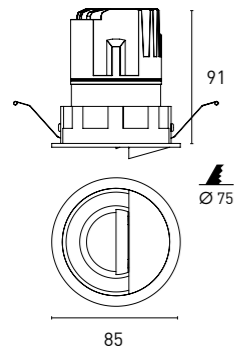

71A583 10 - 2 1 0 3 - 9090
1 2 3 4 5 6 7

1 - Model	2 - Power	3 - Power Supply	4 - Warranty	5 - Degree	6 - K	7 - Color
71A583	10W	2- ON/OFF 220-240V PF>0,9 3 - 1-10V 200-240V PF>0,95 5- Trailing Edge 220-240V PF>0,95 (only with JISO driver) - C- JISO Smart Control (9W) 100-265V PF>0,9 - D- DALI/PUSH 200-240V PF>0,95	1- 5 Years Warranty JISO driver Incl. 2- 5 Years Warranty Other driver Incl.	0 - Wall Washer	2- 2700K 3- 3000K 759 lm system 1183 lm source 4- 4000K 797 lm system 1258 lm source	9090- Tec. White

Accessories not included

Emergency Kit

- 2DCLEDK1
- 2DCLEDK2

All references highlighted in **bold** are available, the rest consult minimum of quantity and delivery time