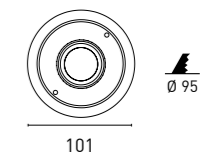

Accessories not included

Emergency Kit

2DCLEDK1

2DCLEDK2

7IE503 07 - 2 1 1 3 - 90
1 2 3 4 5 6 7

1 - Model	2 - Power	3 - Power Supply	4 - Warranty	5 - Degree	6 - K	7 - Color
7IE503	07W	2- ON/OFF 220-240V PF>0,9 3 - 1-10V 200-240V PF>0,95 5- Trailing Edge 220-240V PF>0,9 <i>(only with JISO driver)</i> C- JISO Smart Control 100-265V PF>0,9 D- DALI / PUSH 200-240V PF>0,95	1- 5 Years Warranty JISO driver Incl. 2- 5 Years Warranty Other driver Incl.	A - 15° I - 24° M - 38° 1 - Zoom 15°-38°	2 - 2700K 406-473 lm system 630 lm source 3 - 3000K 416-485 lm system 665lm source 4 - 4000K 427-497 lm system 705 lm source	01- Black 03- Antique 90- Tec. White

SLATE RS07

SLATE RTS07

7IE603 07 - 2 1 1 3 - 90
1 2 3 4 5 6 7

1 - Model	2 - Power	3 - Power Supply	4 - Warranty	5 - Degree	6 - K	7 - Color
7IE603	7W	2- ON/OFF 220-240V PF>0,9 3 - 1-10V 200-240V PF>0,95 5- Trailing Edge 220-240V PF>0,9 <i>(only with JISO driver)</i> C- JISO Smart Control 100-265V PF>0,9 D- DALI / PUSH 200-240V PF>0,95	1- 5 Years Warranty JISO driver Incl. 2- 5 Years Warranty Other driver Incl.	A - 15° I - 24° M - 38° 1 - Zoom 15°-38°	2 - 2700K 406-473 lm system 630 lm source 3 - 3000K 416-485 lm system 665lm source 4 - 4000K 427-497 lm system 705 lm source	01- Black 03- Antique 90- Tec. White

All references highlighted in **bold** are available, the rest consult minimum of quantity and delivery time