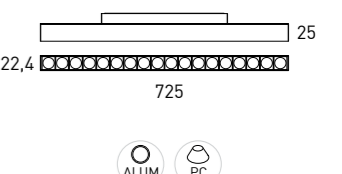

LINEDOT 26

7IM704 26 - 20 W 4 - 01  
1 2 3 4 5 6 7

1 - Model	2 - Power	3 - Power Supply	4 - Warranty	5 - Degree	6 - K	7 - Color
7IM704	26W	2 - ON/OFF 4 - DALI	0- 5 Years Warranty Power Supply not included	1 - 24° W - 50°	2 - 2700K 3294 lm source 3 - 3000K 3564 lm source 4 - 4000K 3753 lm source	01- Black 90- Technical White