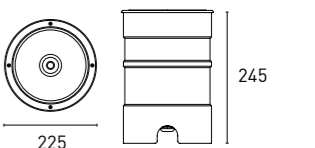

UPREGU 20

70U501 20 - 2 2 A 3 - SS
1 2 3 4 5 6 7

1 - Model	2 - Power	3 - Power Supply	4 - Warranty	5 - Degree	6 - K	7 - Color
70U501	20W	2 - ON/OFF 220-240V PF>0,9	2- 5 Years Warranty Other driver Incl.	A- 15°	3 - 3000K 1003 lm system 1750 lm source 4 - 4000K 1053 lm system 1850 lm source	SS- Stainless Steel