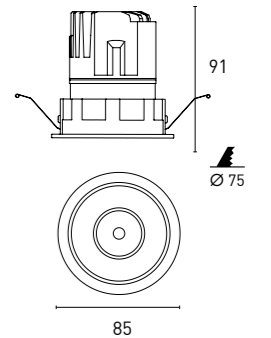

LAKE R10

7IA580 10 - 2 1 M 3 - 9011
1 2 3 4 5 6 7

1 - Model	2 - Power	3 - Power Supply	4 - Warranty	5 - Degree	6 - K	7 - Color
7IA580	10W	2- ON/OFF 220-240V PF>0,9 3 - 1-10V 200-240V PF>0,95 5- Trailing Edge 220-240V PF>0,95 (only with JISO driver) - C- JISO Smart Control (9W) 100-265V PF>0,9 - D- DALI/PUSH 200-240V PF>0,95	1- 5 Years Warranty JISO driver Incl. 2- 5 Years Warranty Other driver Incl.	- A- 15° - I- 24° - M- 38° - W- 50°	2- 2700K 626 lm system 1125 lm source (38°) 3- 3000K 659 lm system 1183 lm source (38°) 4- 4000K 692 lm system 1258 lm source (38°)	9001- Tec. White-Black 9011- Tec. White-Chrome 9090- Tec. White