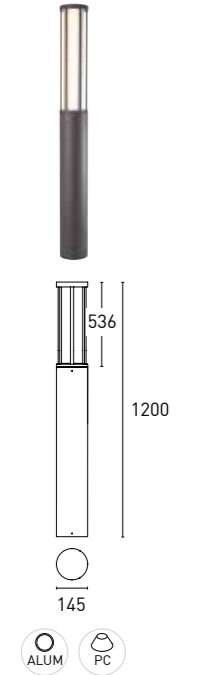

70B214 36 - 2 2 Z 3 - DG
1 2 3 4 5 6 7

1 - Model	2 - Power	3 - Power Supply	4 - Warranty	5 - Degree	6 - K	7 - Color
70B214	36W	2- ON/OFF 100-240V PF>0,7	2- 5 Years Warranty Other driver Incl.	Z- 360°	3- 3000K 2317 lm system 3499 lm source 4- 4000K 2433 lm system 3694lm source	TB- Black DG- Dark Grey

INDI B12

70B215 36 - 2 2 Z 3 - DG
1 2 3 4 5 6 7

1 - Model	2 - Power	3 - Power Supply	4 - Warranty	5 - Degree	6 - K	7 - Color
70B215	36W	2- ON/OFF 100-240V PF>0,7	2- 5 Years Warranty Other driver Incl.	Z- 360°	3- 3000K 2317 lm system 3499 lm source 4- 4000K 2433 lm system 3694 lm source	TB- Black DG- Dark Grey

INDI B17