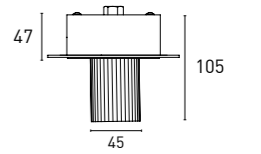

SLATE RTS07