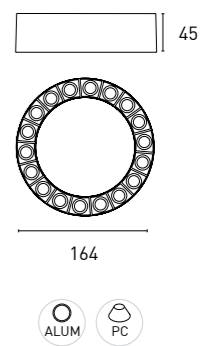

1 - Model	2 - Power	3 - Power Supply	4 - Warranty	5 - Degree	6 - K	7 - Color
7ID225	18W	2- ON/OFF 220-240V PF>0,9	1- 5 Years Warranty JISO driver Incl.	A - 15° I - 24° M - 38°	3 - 3000K 1370 lm system 1831 lm source	9001- Tec. White-Black