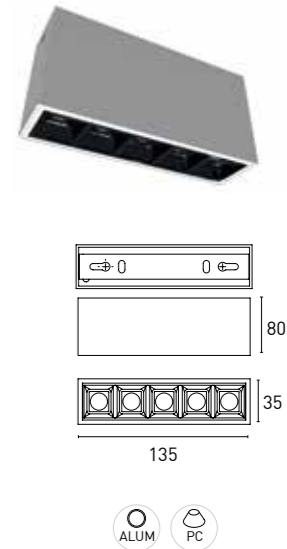

7ID201 10 - 2 1 N 3 - 9001
1 2 3 4 5 6 7

1 - Model	2 - Power	3 - Power Supply	4 - Warranty	5 - Degree	6 - K	7 - Color
7ID201	10W	2- ON/OFF 220-240V PF>0,9	1- 5 Years Warranty JISO driver Incl. 2- 5 Years Warranty Other driver Incl.	A - 15° J - 30° N - 45°	2 - 2700K 760 lm system 1090 lm source (45°) 3 - 3000K 800 lm system 1130 lm source (45°) 4 - 4000K 840 lm system 1200 lm source (45°)	0101- Black 0109- Black- Tec. Gold 9001- Tec. White-Black 9009- Tec. White-Tec. Gold 9090- Tec. White

EAGLE S5L

7ID201 20 - 2 1 N 3 - 9001
1 2 3 4 5 6 7

1 - Model	2 - Power	3 - Power Supply	4 - Warranty	5 - Degree	6 - K	7 - Color
7ID201	20W	2- ON/OFF 220-240V PF>0,9	1- 5 Years Warranty JISO driver Incl. 2- 5 Years Warranty Other driver Incl.	A - 15° J - 30° N - 45°	2 - 2700K 1520 lm system 2180 lm source (45°) 3 - 3000K 1600 lm system 2260 lm source (45°) 4 - 4000K 1680 lm system 2400 lm source (45°)	0101- Black 0109- Black- Tec. Gold 9001- Tec. White-Black 9009- Tec. White-Tec. Gold 9090- Tec. White

EAGLE S10L

Accessories not included

Emergency Kit

- 2DCLEDK1
- 2DCLEDK2

All references highlighted in **bold** are available, the rest consult minimum of quantity and delivery time