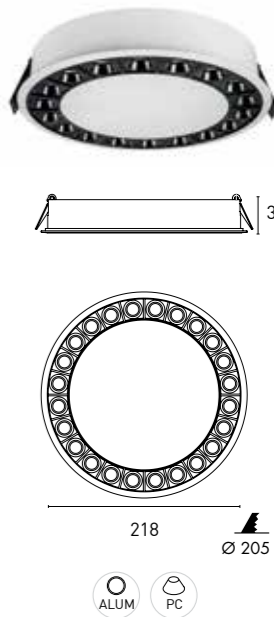

HAWK R24

7ID525 24 - 2 1 M 4 - 9001
1 2 3 4 5 6 7

1 - Model	2 - Power	3 - Power Supply	4 - Warranty	5 - Degree	6 - K	7 - Color
7ID525	24W	2- ON/OFF 220-240V PF>0,95	1- 5 Years Warranty JISO driver Incl.	A - 15° I - 24° M - 38°	3 - 3000K 1921 lm system 4 - 4000K 2017 lm system 2592 lm source	9001- Tec. White-Black