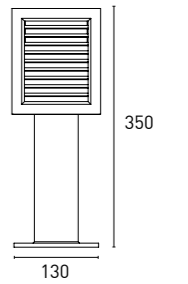

LUPUS B03

70B211 10 - 2 2 Y 3 - TB
1 2 3 4 5 6 7

1 - Model	2 - Power	3 - Power Supply	4 - Warranty	5 - Degree	6 - K	7 - Color
70B211	10W	2- ON/OFF 100-240V PF>0,7	2- 5 Years Warranty Other driver Incl.	Y - 330°	3- 3000K 528 lm system 975 lm source 4- 4000K 554 lm system 1024 lm source	TB- Black