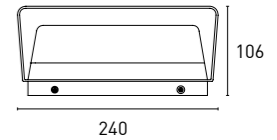

70W204 13 - 2 2 3 - DG
1 2 3 4 5 6 7

1 - Model	2 - Power	3 - Power Supply	4 - Warranty	5 - Degree	6 - K	7 - Color
70W204	13W	2- ON/OFF 220-240V PF>0,9	2- 5 Years Warranty Other driver Incl.		3- 3000K 800 lm system 4- 4000K	TB- Black DG- Dark Grey

HAMAL 13

All references highlighted in **bold** are available, the rest consult minimum of quantity and delivery time

The above information is basic. For updated and more accurate information, please consult Technical Data Sheet on www.jisoiluminacion.com