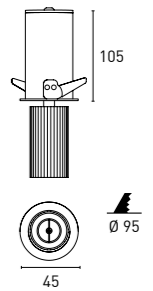

SLATE RD07

7IE502 07 - 2 1 1 3 - 90
1 2 3 4 5 6 7

1 - Model	2 - Power	3 - Power Supply	4 - Warranty	5 - Degree	6 - K	7 - Color
7IE502	7W	2- ON/OFF 220-240V PF>0,9 3 - 1-10V 200-240V PF>0,95 5- Trailing Edge 220-240V PF>0,9 <i>(only with JISO driver)</i> C- JISO Smart Control 100-265V PF>0,9 D- DALI / PUSH 200-240V PF>0,95	1- 5 Years Warranty JISO driver Incl. 2- 5 Years Warranty Other driver Incl.	A - 15° I - 24° M - 38° 1 - Zoom 15°-38°	2 - 2700K 406-473 lm system 630 lm source 3 - 3000K 416-485 lm system 665lm source 4 - 4000K 427-497 lm system 705 lm source	01- Black 03- Antique 90- Tec. White

ALUM

PC

Accessories not included

Emergency Kit

2DCLEDK1

2DCLEDK2

All references highlighted in **bold** are available, the rest consult minimum of quantity and delivery time