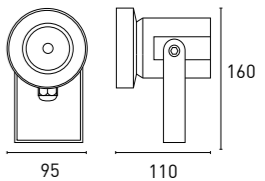

70F203 04 - 2 2 D 3 - DG
1 2 3 4 5 6 7

1 - Model	2 - Power	3 - Power Supply	4 - Warranty	5 - Degree	6 - K	7 - Color
70F203	4W	2- ON/OFF 100-240V PF>0,4	2- 5 Years Warranty Other driver Incl.	D- 40°	3- 3000K 225 lm system 457 lm source 4- 4000K 236 lm system 490 lm source	DG- Dark Grey

KAUS 04

70F203 06 - 2 2 D 3 - DG
1 2 3 4 5 6 7

1 - Model	2 - Power	3 - Power Supply	4 - Warranty	5 - Degree	6 - K	7 - Color
70F203	6W	2- ON/OFF 220-240V PF>0,5	2- 5 Years Warranty Other driver Incl.	D- 40°	3- 3000K 353 lm system 686 lm source 4- 4000K 370 lm system 734 lm source	DG- Dark Grey

KAUS 06

70F203 10 - 2 2 G 3 - DG
1 2 3 4 5 6 7

1 - Model	2 - Power	3 - Power Supply	4 - Warranty	5 - Degree	6 - K	7 - Color
70F203	10W	2- ON/OFF 220-240V PF>0,8	2- 5 Years Warranty Other driver Incl.	G- 20°	3- 3000K 671 lm system 1080 lm source 4- 4000K 705 lm system 1170 lm source	DG- Dark Grey

KAUS 10

All references highlighted in **bold** are available, the rest consult minimum of quantity and delivery time