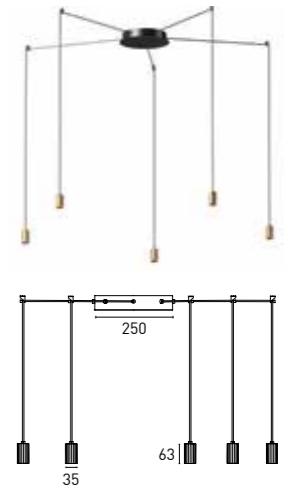

SPIDER P25

7IE202 35 - 2 1 M 3 - 03
1 2 3 4 5 6 7

1 - Model	2 - Power	3 - Power Supply	4 - Warranty	5 - Degree	6 - K	7 - Color
7IE202	35W	2- ON/OFF 220-240V PF>0,9	1- 5 Years Warranty JISO driver Incl.	A - 15° I - 24° M - 38°	2 - 2700K 2838 lm system 3780 lm source 3 - 3000K 2909 lm system 3990 lm source 4 - 4000K 2982 lm system 4230 lm source	01- Black 03- Antique 90- Tec. White