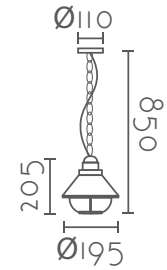

COLGANTE
PENDANT LAMP

Referencia	Acabado	PVP (€)
EX1367-BK	● Negro / Black	61,00
Bombilla/Bulb:	1xE27 A60 no incl.	
Medidas/Dimensions	195x205x850 mm	
Material	Metal + Acrílico / Acrilic + Metal