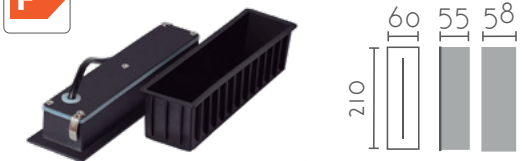

APLIQUE EMPOTRADO RECESSED WALL LAMP

Referencia	Acabado	PVP (€)
EX1006-BK	● Negro / Black	37,00
EX1006-WH	○ Blanco / White	37,00
Bombilla/Bulb:		COB LED 3W 125Lm 3000°K
Medidas/Dimensions		60x210x55 mm
Corte/Cut Size		58x200x55 mm
Material		Aluminio + Cristal / Aluminium + Glass