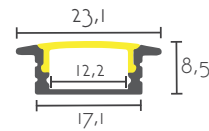

PERFIL ALUMINIO ENCASTRAR
RECESSED ALUMINIUM PROFILE