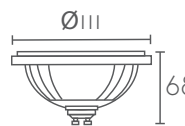

LÁMPARA LED GU10 AR111

Referencia	Potencia	Color	Lm	Medidas (mm)		PVP(€)			
GU10AR111.30	15W	3000°K	1200Lm	Ø111	68	18,00