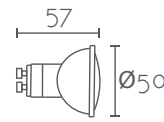

LÁMPARA LED GU10

Referencia	Potencia	Color	Lm	Medidas (mm)		PVP(€)
GU10738.27	7W	2700°K	520Lm	Ø50	57	5,00
GU10738.30	7W	3000°K	525Lm	Ø50	57	5,00
GU10738.40	7W	4000°K	530Lm	Ø50	57	5,00

LÁMPARA LED GU10 Radium

Referencia	Potencia	Color	Lm	Medidas (mm)		PVP(€)
RAD736.27	6.9W	2700°K	575Lm	Ø50	52	8,00
RAD736.30	6.9W	3000°K	575Lm	Ø50	52	8,00
RAD736.40	6.9W	4000°K	575Lm	Ø50	52	8,00

LÁMPARA LED GU10 REGULABLE

Referencia	Potencia	Color	Lm	Medidas (mm)		PVP(€)
GU10738D.30	7W	3000°K	525Lm	Ø50	57	7,00

LÁMPARA LED GU10 REGULABLE Radium

Referencia	Potencia	Color	Lm	Medidas (mm)		PVP(€)
RAD836.27	8,3W	2700°K	575Lm	Ø50	52	10,00
RAD836.30	8,3W	3000°K	575Lm	Ø50	52	10,00
RAD836.40	8,3W	4000°K	575Lm	Ø50	52	10,00

LÁMPARA LED GU10

Referencia	Potencia	Color	Lm	Medidas (mm)		PVP(€)
GU107120.30	7W	3000°K	550Lm	Ø50	57	4,00

LÁMPARA LED GU10 Radium

Referencia	Potencia	Color	Lm	Medidas (mm)		PVP(€)
RAD7120.27	6.9W	2700°K	620Lm	Ø50	52	8,00
RAD7120.30	6.9W	3000°K	620Lm	Ø50	52	8,00
RAD7120.30	6.9W	4000°K	620Lm	Ø50	52	8,00

LÁMPARA LED G9

Referencia	Potencia	Color	Lm	Medidas (mm)		PVP(€)
G94.27	4W	2700°K	310Lm	Ø16	50	4,00
G94.30	4W	3000°K	320Lm	Ø16	50	4,00

LÁMPARA LED G9 Radium

Referencia	Potencia	Color	Lm	Medidas (mm)		PVP(€)
RADG94.27	4,2W	2700°K	470Lm	Ø18	52	13,00
RADG95.27	4,8W	2700°K	600Lm	Ø18	59	14,00