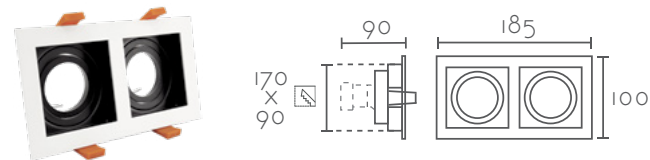

RCGUR61

ARO DE EMPOTRAR RECESSED DOWNLIGHT

Referencia	Acabado	PVP (€)
RCGUR61-WH	Blanco+Negro / White+Black	16,00

Medidas/Dimensions 100x100x45mm / Corte : 90x90 mm

Material Aluminio / Aluminium

RCGUR1

ARO DE EMPOTRAR RECESSED DOWNLIGHT

Referencia	Acabado	PVP (€)
RCGUR1-WH	Blanco / White	16,00

Medidas/Dimensions 100x100x45mm / Corte : 90x90 mm

Material Aluminio / Aluminium

RCGUR62

ARO DE EMPOTRAR RECESSED DOWNLIGHT

Referencia	Acabado	PVP (€)
RCGUR62-WH	Blanco+Negro / White+Black	30,00

Medidas/Dimensions 185x100x45mm / Corte : 170x90 mm

Material Aluminio / Aluminium

RCGUR2

ARO DE EMPOTRAR RECESSED DOWNLIGHT

Referencia	Acabado	PVP (€)
RCGUR2-WH	Blanco / White	30,00

Medidas/Dimensions 185x100x45mm / Corte : 170x90 mm

Material Aluminio / Aluminium