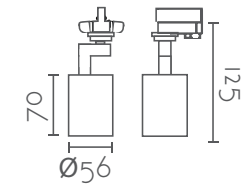

FOCO CARRIL MONOFASICO
SPOTLIGHT TRACK SINGLE-PHASE

Referencia	Acabado	PVP (€)
MFT6200-WH	○ Blanco / White	26,00
MFT6200-BK	● Negro / Black	26,00
Bombilla/Bulb:	1xGU10 LED no incl.	
Medidas/Dimensions	70x56x125mm	
Material	Aluminio / Aluminium