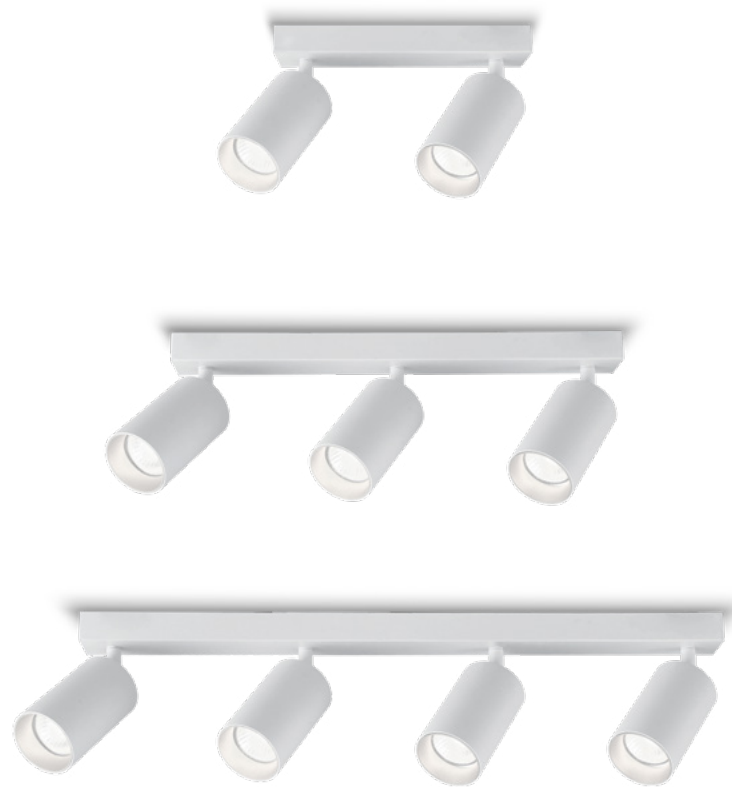

**APLIQUE PARED/TECHO
WALL/CEILING LAMP**

Referencia	Medidas/Dimensions		PVP (€)
MX5012-WH	300x50x140 mm	2xGU10 no incl	59,00
MX5013-WH	450x50x140 mm	3xGU10 no incl	84,00
MX5014-WH	600x50x140 mm	4xGU10 no incl	101,00

Acabado	○ Blanco / White
Material	Hierro + Aluminio / Iron + Aluminium

**APLIQUE PARED/TECHO
WALL/CEILING LAMP**

Referencia	Medidas/Dimensions		PVP (€)
MX5012-BK	300x50x140 mm	2xGU10 no incl	59,00
MX5013-BK	450x50x140 mm	3xGU10 no incl	84,00
MX5014-BK	600x50x140 mm	4xGU10 no incl	101,00

Acabado	● Negro / Black
Material	Hierro + Aluminio / Iron + Aluminium

**ARO / ACESORIO
ACCESSORY / RING**

Referencia	Acabado	PVP (€)
AC5010-BK	● Negro / Black	4 €
AC5010-GD	● Dorado / Gold	4 €

Aro Metal intercambiable opcional (MX5012-MX5013-MX5014-MX5015)
Optional interchangeable metalring (MX5012-MX5013-MX5014-MX5015)

**PLAFÓN TECHO
CEILING LAMP**

Referencia	Acabado:	PVP (€)
MX5015-WH	○ Blanco / White	101,00
MX5015-BK	● Negro / Black	101,00
Bombilla/Bulb	4xGU10 no incl.	
Material	Hierro + Aluminio / Iron + Aluminium	
Medidas/Dimensions	250x250x140 mm