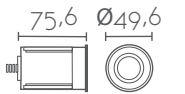

MODULO LED SLIM

Referencia	Potencia	Color	Lm	Medidas (mm)	PVP(€)				
X1A7	7W	3000°K	650Lm	Ø50 32	19,00				

MODULO LED IP20 SLIM

Módulo LED super compacto, de reducida altura y máxima eficiencia, IP20 compatible con bombilla estandar MR16/ GU10. Super compact LED module with reduced height and maximum efficiency, IP20 compatible with standard MR16/ GU10 bulbs.

Compatible para el 100% de nuestros empotrables de escayola integrados e invisibles y gran parte de nuestros aros de empotrar. 100% compatible for our integrated and invisible plaster recesses and most of our recessed rings.

Brillante luz y consistente color de temperatura gracias a su CITIZEN COB LED. Brilliant light output powered by CITIZEN COB LED with consistent color temperature.

MODULO LED IP65

Referencia	Potencia	Color	Lm	Medidas (mm)	PVP(€)				
X2A9	9W	3000°K	800Lm	Ø50 49,5	31,00				

MODULO LED IP65

Nuevo diseño Módulo LED Compacto IP65 compatible con bombilla estandar MR16/GU10. New compact IP65 modular design compatible with standar MR16/GU10 kits.

La solución perfecta para cualquier instalación que requiera IP65. The perfect solution for any installation that requires IP65.

Compatible para una gran variedad de nuestros empotrables de escayola integrados e invisibles y aros de empotrar. Compatible for a wide variety of our integrated and invisible plaster recesses and recessed rings.

Brillante luz y consistente color de temperatura gracias a su CITIZEN COB LED. Brilliant light output powered by CITIZEN COB LED with consistent color temperature.

MODULO LED 220V CCT

Referencia	Potencia	CCT			Lm	Medidas (mm)	PVP(€)			
X3A7	7W	3000	4000	6000°K	600Lm	Ø54 42	12,00			

MODULO LED TRIDONIC

Referencia	Potencia	Color	Lm	Medidas (mm)		PVP(€)