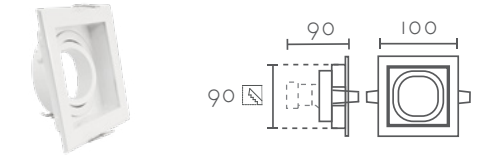

Material Aluminio / Aluminium

RCGUR1

ARO DE EMPOTRAR RECESSED DOWNLIGHT

Referencia	Acabado	PVP (€)
RCGUR1-WH	Blanco / White	16,00

Medidas/Dimensions 100x100x45mm / Corte : 90x90 mm

Material Aluminio / Aluminium