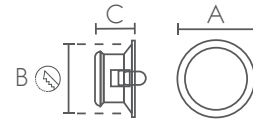

FOCO DE EMPOTRAR DL1911
RECESSED DOWNLIGHT