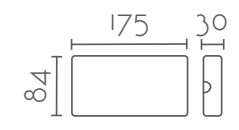

APLIQUE PARED
WALL LAMP

Referencia	Acabado	PVP (€)
EX1146-WH	○ Blanco / White	35,00
EX1146-BK	● Negro / Black	35,00
Bombilla/Bulb:	SMD LED 12W 1000Lm 3000K	
Medidas/Dimensions	84x175x30 mm	
Material	Aluminio + Cristal / Aluminium + Glass