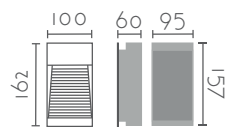

APLIQUE EMPOTRADO RECESSED WALL LAMP