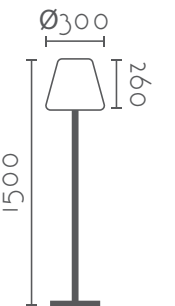

PIE EXTERIOR OUTDOOR FLOOR LAMP

Referencia	Acabado	PVP (€)

EX1363-BK	● Negro / Black	135,00

Bombilla/Bulb:	1xE27 A60 no incl.

Medidas/Dimensions	300x300x1500 mm

Pantalla/Lampshade	Polietileno / Polyethylene (PE)

Material	Aluminio / Aluminium