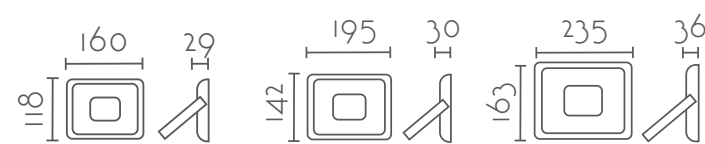

FOCO PROYECTOR EXTERIOR
SEARCHLIGHT OUTDOOR

Referencia	Color	Potencia	Lumens	Medidas (mm)			PVP (€)
				AL	AN	PR	
EX1320	3000°K	20W	2000Lm	118	160	29	27,00
EX1330	3000°K	30W	3000Lm	142	195	30	39,00
EX1350	3000°K	50W	5000Lm	163	235	36	49,00

Acabado ● Negro / Black

Material PC + Aluminio / Aluminium + PC