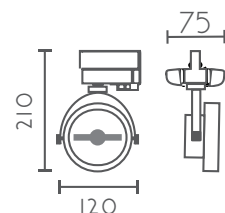

FOCO CARRIL TRIFASICO
SPOTLIGHT TRACK 3-PHASE

Referencia	Acabado	PVP (€)
MHT1132-WH	○ Blanco / White	107,00
MHT1132-BK	● Negro / Black	107,00
LED	15W CREE 800Lm 3000°K	
Driver	INSOLATED	
Regulación/Dimmer	Tipo TRIAC	
Medidas/Dimensions	120x75x210 mm	
Material	Aluminio / Aluminium