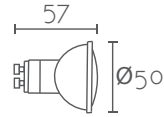

LÁMPARA LED GU10

Referencia	Potencia	Color	Lm	Medidas (mm)		PVP(€)
GU10738.27	7W	2700°K	520Lm	Ø50	57	5,00
GU10738.30	7W	3000°K	525Lm	Ø50	57	5,00
GU10738.40	7W	4000°K	530Lm	Ø50	57	5,00

LÁMPARA LED GU10 Radium

Referencia	Potencia	Color	Lm	Medidas (mm)		PVP(€)
RAD736.27	6.9W	2700°K	575Lm	Ø50	52	8,00
RAD736.30	6.9W	3000°K	575Lm	Ø50	52	8,00
RAD736.40	6.9W	4000°K	575Lm	Ø50	52	8,00

LÁMPARA LED GU10 REGULABLE

Referencia	Potencia	Color	Lm	Medidas (mm)		PVP(€)
GU10738D.30	7W	3000°K	525Lm	Ø50	57	7,00

LÁMPARA LED GU10 REGULABLE Radium

Referencia	Potencia	Color	Lm	Medidas (mm)		PVP(€)
RAD836.27	8,3W	2700°K	575Lm	Ø50	52	10,00
RAD836.30	8,3W	3000°K	575Lm	Ø50	52	10,00
RAD836.40	8,3W	4000°K	575Lm	Ø50	52	10,00

LÁMPARA LED GU10

Referencia	Potencia	Color	Lm	Medidas (mm)		PVP(€)
GU107120.30	7W	3000°K	550Lm	Ø50	57	4,00

LÁMPARA LED GU10 Radium

Referencia	Potencia	Color	Lm	Medidas (mm)		PVP(€)
RAD7120.27	6.9W	2700°K	620Lm	Ø50	52	8,00
RAD7120.30	6.9W	3000°K	620Lm	Ø50	52	8,00
RAD7120.30	6.9W	4000°K	620Lm	Ø50	52	8,00

LÁMPARA LED G9

Referencia	Potencia	Color	Lm	Medidas (mm)		PVP(€)
G94.27	4W	2700°K	310Lm	Ø16	50	4,00
G94.30	4W	3000°K	320Lm	Ø16	50	4,00

LÁMPARA LED G9 Radium

Referencia	Potencia	Color	Lm	Medidas (mm)		PVP(€)
RADG94.27	4,2W	2700°K	470Lm	Ø18	52	13,00
RADG95.27	4,8W	2700°K	600Lm	Ø18	59	14,00