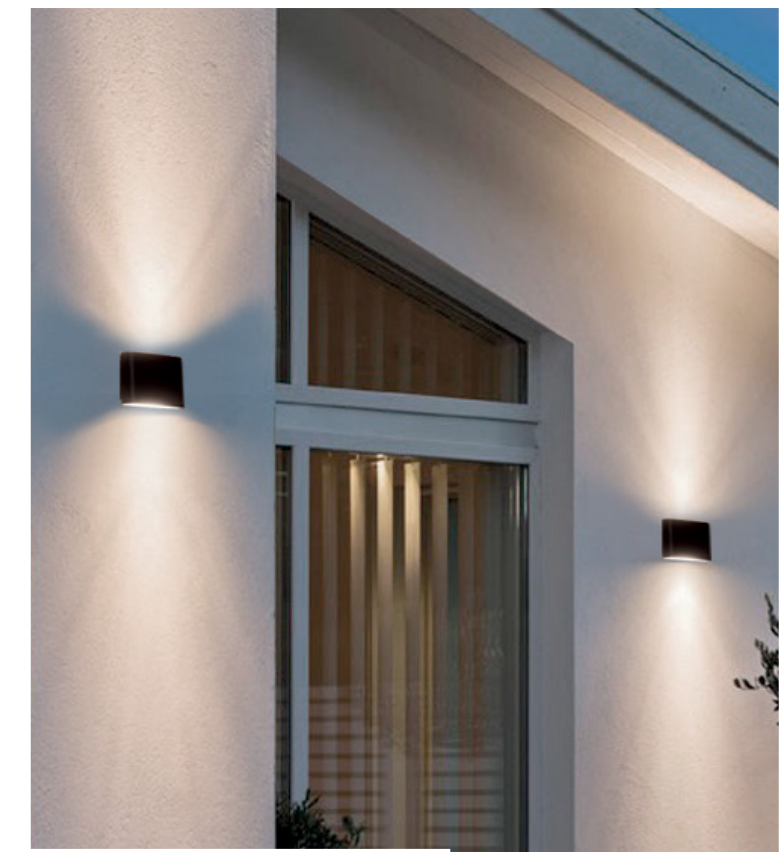

APLIQUE PARED
WALL LAMP

Referencia	Acabado	PVP (€)
EX1148-WH	○ Blanco / White	81,00
EX1148-BK	● Negro / Black	81,00
Bombilla/Bulb:	SMD LED 20W 1700Lm 3000K	
Medidas/Dimensions	90x300x30 mm	
Material	Aluminio + Cristal / Aluminium + Glass