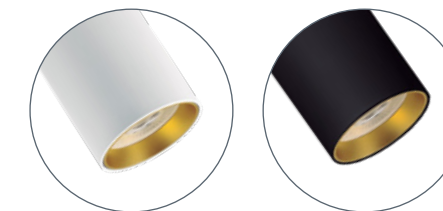

**ARO / ACESORIO
ACCESSORY / RING**

Referencia	Acabado	PVP (€)
AC5012-GD	● Dorado / Gold	4,00

Aro Metal intercambiable opcional (MX8103)
Optional interchangeable metalring (MX8103)