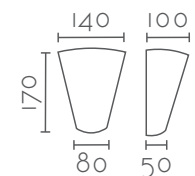

**APLIQUE PARED
WALL LAMP**