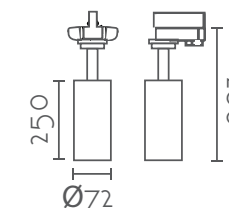

FOCO CARRIL TRIFASICO
SPOTLIGHT TRACK 3-PHASE

Referencia	Acabado	PVP (€)
MHT5638-WH	○ Blanco / White	118,00
MHT5638-BK	● Negro / Black	118,00
LED	30W Bridgelux 3000Lm CCT 2700 3000 4500°K	
Driver	Lifud	
Medidas/Dimensions	250x72x260 mm	
Material	Aluminio / Aluminium