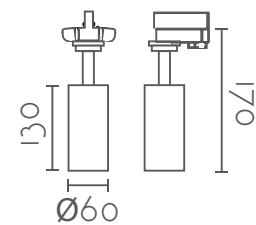

FOCO CARRIL TRIFASICO
SPOTLIGHT TRACK 3-PHASE

Referencia	Acabado	PVP (€)
MHT8100-WH	○ Blanco / White	36,00
MHT8100-BK	● Negro / Black	36,00
Bombilla/Bulb:	1xGU10 LED no incl.	
Medidas/Dimensions	130x60x170mm	
Material	Aluminio / Aluminium