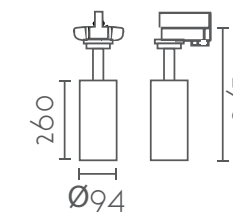

FOCO CARRIL TRIFASICO
SPOTLIGHT TRACK 3-PHASE

Referencia	Acabado	PVP (€)
MHT5640-WH	○ Blanco / White	149,00
MHT5640-BK	● Negro / Black	149,00
LED	40W Bridgelux 4000Lm CCT 2700 3000 4500°K	
Driver	Philips Xitanium	
Medidas/Dimensions	260x94x270 mm	
Material	Aluminio / Aluminium