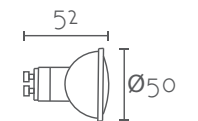

LÁMPARA LED GU10

Referencia	Potencia	Color	Lm	Medidas (mm)		PVP(€)
GU10738.27	7W	2700°K	520Lm	Ø50	57	5,00
GU10738.30	7W	3000°K	525Lm	Ø50	57	5,00
GU10738.40	7W	4000°K	530Lm	Ø50	57	5,00

LÁMPARA LED GU10 Radium

Referencia	Potencia	Color	Lm	Medidas (mm)		PVP(€)
RAD736.27	6.9W	2700°K	575Lm	Ø50	52	8,00
RAD736.30	6.9W	3000°K	575Lm	Ø50	52	8,00
RAD736.40	6.9W	4000°K	575Lm	Ø50	52	8,00

LÁMPARA LED GU10 REGULABLE

Referencia	Potencia	Color	Lm	Medidas (mm)		PVP(€)
GU10738D.30	7W	3000°K	525Lm	Ø50	57	7,00

LÁMPARA LED GU10 REGULABLE Radium

Referencia	Potencia	Color	Lm	Medidas (mm)		PVP(€)
RAD836.27	8,3W	2700°K	575Lm	Ø50	52	10,00
RAD836.30	8,3W	3000°K	575Lm	Ø50	52	10,00
RAD836.40	8,3W	4000°K	575Lm	Ø50	52	10,00

LÁMPARA LED GU10

Referencia	Potencia	Color	Lm	Medidas (mm)		PVP(€)
GU107120.30	7W	3000°K	550Lm	Ø50	57	4,00

LÁMPARA LED GU10 Radium

Referencia	Potencia	Color	Lm	Medidas (mm)		PVP(€)
RAD7120.27	6.9W	2700°K	620Lm	Ø50	52	8,00
RAD7120.30	6.9W	3000°K	620Lm	Ø50	52	8,00
RAD7120.30	6.9W	4000°K	620Lm	Ø50	52	8,00

LÁMPARA LED G9

Referencia	Potencia	Color	Lm	Medidas (mm)		PVP(€)
G94.27	4W	2700°K	310Lm	Ø16	50	4,00
G94.30	4W	3000°K	320Lm	Ø16	50	4,00

LÁMPARA LED G9 Radium

Referencia	Potencia	Color	Lm	Medidas (mm)		PVP(€)
RADG94.27	4,2W	2700°K	470Lm	Ø18	52	13,00
RADG95.27	4,8W	2700°K	600Lm	Ø18	59	14,00