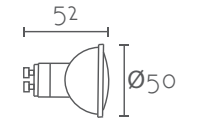

LÁMPARA LED GU10

Referencia	Potencia	Color	Lm	Medidas (mm)		PVP(€)
GU10738.27	7W	2700°K	520Lm	Ø50	57	5,00
GU10738.30	7W	3000°K	525Lm	Ø50	57	5,00
GU10738.40	7W	4000°K	530Lm	Ø50	57	5,00

LÁMPARA LED GU10 Radium

Referencia	Potencia	Color	Lm	Medidas (mm)		PVP(€)
RAD736.27	6.9W	2700°K	575Lm	Ø50	52	8,00
RAD736.30	6.9W	3000°K	575Lm	Ø50	52	8,00
RAD736.40	6.9W	4000°K	575Lm	Ø50	52	8,00

LÁMPARA LED GU10 REGULABLE

Referencia	Potencia	Color	Lm	Medidas (mm)		PVP(€)
GU10738D.30	7W	3000°K	525Lm	Ø50	57	7,00

LÁMPARA LED GU10 REGULABLE Radium

Referencia	Potencia	Color	Lm	Medidas (mm)		PVP(€)
RAD836.27	8,3W	2700°K	575Lm	Ø50	52	10,00
RAD836.30	8,3W	3000°K	575Lm	Ø50	52	10,00
RAD836.40	8,3W	4000°K	575Lm	Ø50	52	10,00

LÁMPARA LED GU10

Referencia	Potencia	Color	Lm	Medidas (mm)		PVP(€)
GU107120.30	7W	3000°K	550Lm	Ø50	57	4,00

LÁMPARA LED GU10 Radium

Referencia	Potencia	Color	Lm	Medidas (mm)		PVP(€)
RAD7120.27	6.9W	2700°K	620Lm	Ø50	52	8,00
RAD7120.30	6.9W	3000°K	620Lm	Ø50	52	8,00
RAD7120.30	6.9W	4000°K	620Lm	Ø50	52	8,00

LÁMPARA LED G9

Referencia	Potencia	Color	Lm	Medidas (mm)		PVP(€)
G94.27	4W	2700°K	310Lm	Ø16	50	4,00
G94.30	4W	3000°K	320Lm	Ø16	50	4,00

LÁMPARA LED G9 Radium

Referencia	Potencia	Color	Lm	Medidas (mm)		PVP(€)
RADG94.27	4,2W	2700°K	470Lm	Ø18	52	13,00
RADG95.27	4,8W	2700°K	600Lm	Ø18	59	14,00