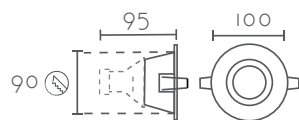

ARO DE EMPOTRAR RECESSED DOWNLIGHT

Referencia	Acabado	PVP (€)
RCC08-WH	○ Blanco / White	15,00
RCC08-BK	● Negro / Black	15,00

Medidas/Dimensions Ø100x47mm / Corte : 90 mm

Material Aluminio / Aluminium