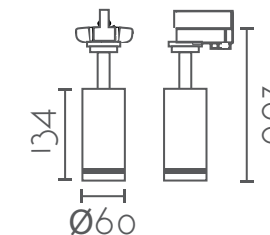

FOCO CARRIL TRIFASICO
SPOTLIGHT TRACK 3-PHASE

Referencia	Acabado	PVP (€)
MHT7500-WH	○ Blanco / White	37,00
MHT7500-BK	● Negro / Black	37,00
Bombilla/Bulb:	1xGU10 LED no incl.	
Medidas/Dimensions	134x60x200mm	
Material	Aluminio + Acrílico / Aluminium + Acrylic