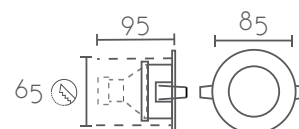

ARO DE EMPOTRAR RECESSED DOWNLIGHT

Referencia	Acabado	PVP (€)
RCC10-WH	○ Blanco / White	10,00

Medidas/Dimensions Ø85x40mm / Corte : 65 mm

Material Aluminio / Aluminium