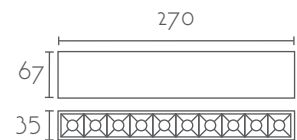

APLIQUE TECHO CEILING LAMP

Referencia	Acabado	PVP (€)
MX1360-BK	● Negro / Black	75,00

LED:	COB 16W 1280Lm 3000°K
Medidas/Dimensions	270x35x67 mm
Material	Aluminio / Aluminium