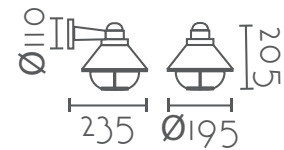

APLIQUE PARED
WALL LAMP

Referencia	Acabado	PVP (€)
EX1368-BK	● Negro / Black	58,00
Bombilla/Bulb:	1xE27 A60 no incl.	
Medidas/Dimensions	195x235x205 mm	
Material	Metal + Acrílico / Acrilic + Metal