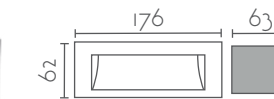

APLIQUE EMPOTRADO
RECESSED WALL LAMP

Referencia	Acabado	PVP (€)
EX1009-BK	● Negro / Black	46,00

Bombilla/Bulb: SMD LED 6W 360Lm 3000°K

Medidas/Dimensions: 62x176x63 mm

Corte/Cut Size: 54x168x60 mm

Material: Aluminio + Cristal / Aluminium + Glass