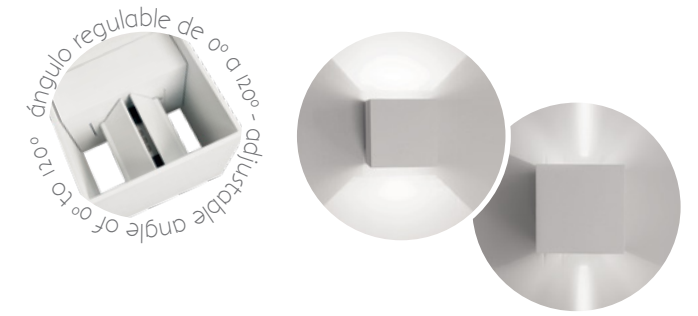

APLIQUE PARED WALL LAMP

Referencia	Acabado	PVP (€)
EX1154-WH	○ Blanco / White	50,00
EX1154-BK	● Negro / Black	50,00

Bombilla/Bulb: SMD LED 10W 1200Lm 2700K

Medidas/Dimensions 90x175x30 mm

Material Aluminio + Cristal / Aluminium + Glass