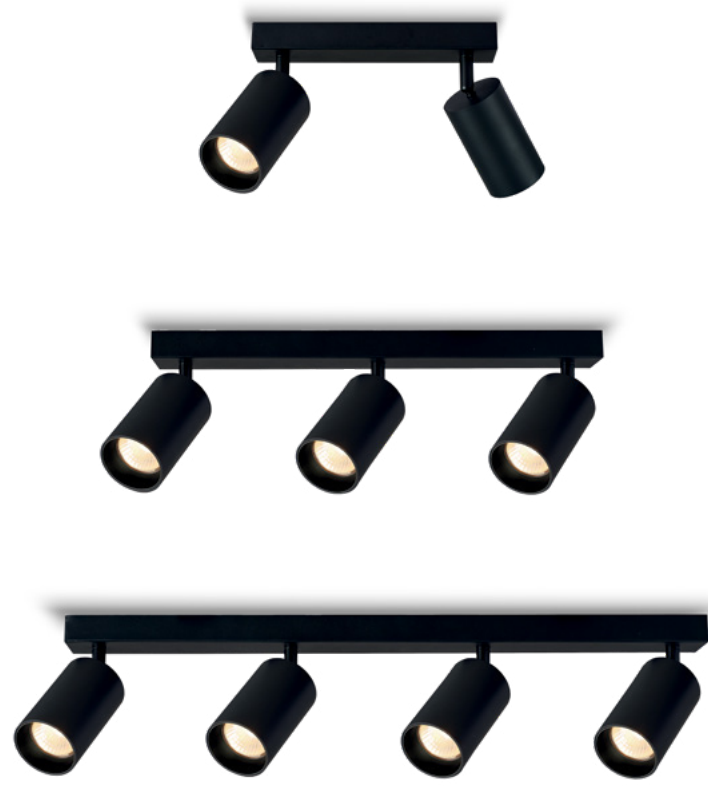

**APLIQUE PARED/TECHO
WALL/CEILING LAMP**

Referencia	Medidas/Dimensions		PVP (€)
MX5012-WH	300x50x140 mm	2xGU10 no incl	59,00
MX5013-WH	450x50x140 mm	3xGU10 no incl	84,00
MX5014-WH	600x50x140 mm	4xGU10 no incl	101,00

Acabado	○ Blanco / White
Material	Hierro + Aluminio / Iron + Aluminium

**APLIQUE PARED/TECHO
WALL/CEILING LAMP**

Referencia	Medidas/Dimensions		PVP (€)
MX5012-BK	300x50x140 mm	2xGU10 no incl	59,00
MX5013-BK	450x50x140 mm	3xGU10 no incl	84,00
MX5014-BK	600x50x140 mm	4xGU10 no incl	101,00

Acabado	● Negro / Black
Material	Hierro + Aluminio / Iron + Aluminium

**ARO / ACESORIO
ACCESSORY / RING**

Referencia	Acabado	PVP (€)
AC5010-BK	● Negro / Black	4 €
AC5010-GD	● Dorado / Gold	4 €

Aro Metal intercambiable opcional (MX5012-MX5013-MX5014-MX5015)
Optional interchangeable metalring (MX5012-MX5013-MX5014-MX5015)

**PLAFÓN TECHO
CEILING LAMP**

Referencia	Acabado:	PVP (€)
MX5015-WH	○ Blanco / White	101,00
MX5015-BK	● Negro / Black	101,00
Bombilla/Bulb	4xGU10 no incl.	
Material	Hierro + Aluminio / Iron + Aluminium	
Medidas/Dimensions	250x250x140 mm