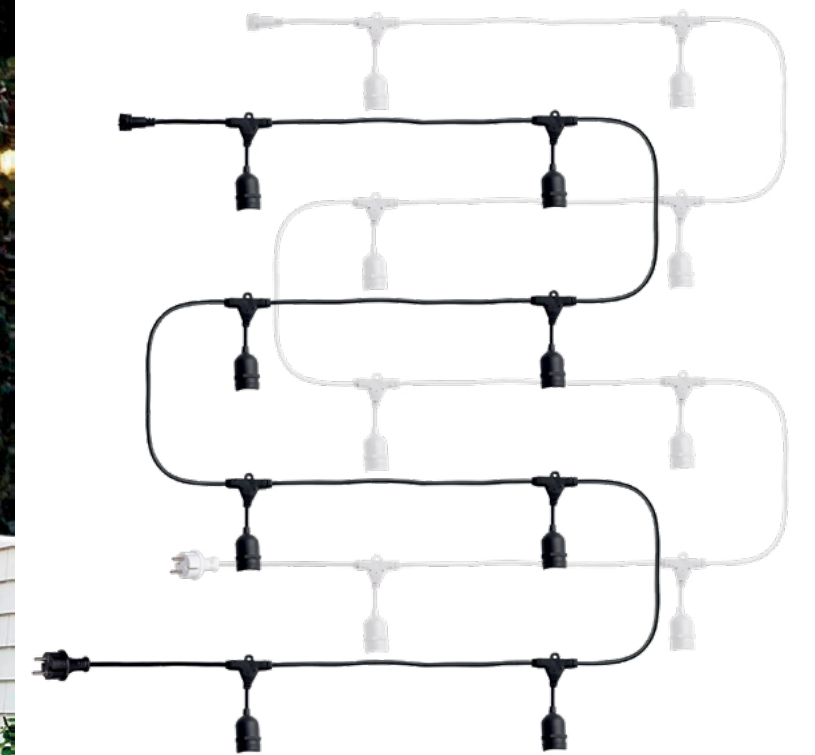

FOCO PROYECTOR EXTERIOR
SEARCHLIGHT OUTDOOR

Referencia	Color	Potencia	Lumens	Medidas (mm)			PVP (€)
				AL	AN	PR	
EX1320	3000°K	20W	2000Lm	118	160	29	27,00
EX1330	3000°K	30W	3000Lm	142	195	30	39,00
EX1350	3000°K	50W	5000Lm	163	235	36	49,00

Acabado ● Negro / Black

Material PC + Aluminio / Aluminium + PC