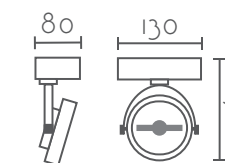

FOCO CARRIL TRIFASICO
SPOTLIGHT TRACK 3-PHASE

Referencia	Acabado	PVP (€)
MHT1132-WH	○ Blanco / White	107,00
MHT1132-BK	● Negro / Black	107,00
LED	15W CREE 800Lm 3000°K	
Driver	INSOLATED	
Regulación/Dimmer	Tipo TRIAC	
Medidas/Dimensions	120x75x210 mm	
Material	Aluminio / Aluminium