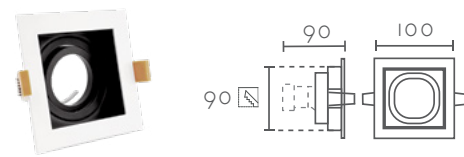

ARO DE EMPOTRAR RECESSED DOWNLIGHT

Referencia	Acabado	PVP (€)
RCGUR61-WH	Blanco+Negro / White+Black	16,00

Medidas/Dimensions 100x100x45mm / Corte : 90x90 mm

Material Aluminio / Aluminium