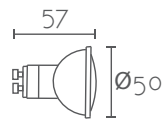

LÁMPARA LED GU10

Referencia	Potencia	Color	Lm	Medidas (mm)		PVP(€)
GU10738.27	7W	2700°K	520Lm	Ø50	57	5,00
GU10738.30	7W	3000°K	525Lm	Ø50	57	5,00
GU10738.40	7W	4000°K	530Lm	Ø50	57	5,00

LÁMPARA LED GU10 Radium

Referencia	Potencia	Color	Lm	Medidas (mm)		PVP(€)
RAD736.27	6.9W	2700°K	575Lm	Ø50	52	8,00
RAD736.30	6.9W	3000°K	575Lm	Ø50	52	8,00
RAD736.40	6.9W	4000°K	575Lm	Ø50	52	8,00

LÁMPARA LED GU10 REGULABLE

Referencia	Potencia	Color	Lm	Medidas (mm)		PVP(€)
GU10738D.30	7W	3000°K	525Lm	Ø50	57	7,00

LÁMPARA LED GU10 REGULABLE Radium

Referencia	Potencia	Color	Lm	Medidas (mm)		PVP(€)
RAD836.27	8,3W	2700°K	575Lm	Ø50	52	10,00
RAD836.30	8,3W	3000°K	575Lm	Ø50	52	10,00
RAD836.40	8,3W	4000°K	575Lm	Ø50	52	10,00

LÁMPARA LED GU10

Referencia	Potencia	Color	Lm	Medidas (mm)		PVP(€)
GU107120.30	7W	3000°K	550Lm	Ø50	57	4,00

LÁMPARA LED GU10 Radium

Referencia	Potencia	Color	Lm	Medidas (mm)		PVP(€)
RAD7120.27	6.9W	2700°K	620Lm	Ø50	52	8,00
RAD7120.30	6.9W	3000°K	620Lm	Ø50	52	8,00
RAD7120.30	6.9W	4000°K	620Lm	Ø50	52	8,00

LÁMPARA LED G9

Referencia	Potencia	Color	Lm	Medidas (mm)		PVP(€)
G94.27	4W	2700°K	310Lm	Ø16	50	4,00
G94.30	4W	3000°K	320Lm	Ø16	50	4,00

LÁMPARA LED G9 Radium

Referencia	Potencia	Color	Lm	Medidas (mm)		PVP(€)
RADG94.27	4,2W	2700°K	470Lm	Ø18	52	13,00
RADG95.27	4,8W	2700°K	600Lm	Ø18	59	14,00