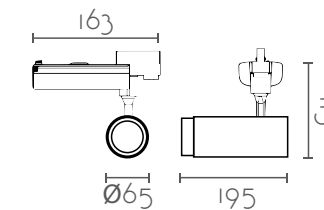

FOCO CARRIL TRIFASICO
SPOTLIGHT TRACK 3-PHASE

Referencia	Acabado	PVP (€)
MHT5610-WH	○ Blanco / White	102,00
MHT5610-BK	● Negro / Black	102,00
LED:	20W CREED 1800Lm 3000°K	
Driver	INSOLATED	
Medidas/Dimensions	195x65x115 mm	
Material	Aluminio / Aluminium