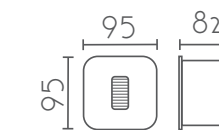

APLIQUE EMPOTRADO RECESSED WALL LAMP

Referencia	Acabado	PVP (€)
EX1007-GA	● Gris Antracita / Antracite Gray	61,00
Bombilla/Bulb:	COB LED 3W 240Lm 3000°K	
Medidas/Dimensions	162x100x65 mm	
Corte/Cut Size	157x95x60 mm	
Material	Aluminio / Aluminium	

APLIQUE EMPOTRADO SALMA RECESSED WALL LAMP

Referencia	Acabado	PVP (€)
1015G01	○ Blanco / White	72,00
Bombilla/Bulb:	EDISON LED 3W 200Lm 3000°K	
Medidas/Dimensions	75x145 mm	
Corte/Cut Size	62x123x60 mm	
Material	Aluminio / Aluminium	

APLIQUE EMPOTRADO ULTRA RECESSED WALL LAMP

Referencia	Acabado	PVP (€)
1105G02	○ Blanco / White	67,00
Bombilla/Bulb:	CREE LED 3W 50Lm 3000°K	
Medidas/Dimensions	95x95x82 mm	
Corte/Cut Size	Ø90 mm	
Material	Aluminio / Aluminium