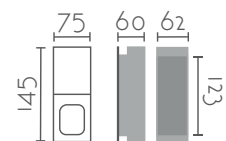

APLIQUE EMPOTRADO SALMA RECESSED WALL LAMP