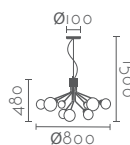

LÁMPARA COLGANTE
PENDANT LAMP

Ref:	Color:	PVP-Price
MD2197-98K	Negro / Black	270 €
Bombilla/Bulb	9xG9 no incl.	
Material	Hierro / Iron	
Pantalla/Lampshade	Cristal Opal / Matt Glass	
Medidas/Dimensions	Ø800x480x1500 mm	
EEL	A++ a B	

LÁMPARA COLGANTE
PENDANT LAMP

Ref:	Color:	PVP-Price
MD3222-BK	Negro / Black	148 €
Bombilla/Bulb	3xE27 A60 no incl.	
Material	Metal + Cristal Opal / Metal + Matt Glass	
Cable/Wire	PVC Negro / Black PVC	
Medidas/Dimensions	Ø700x720 mm	
EEL	A++ a B	

Tarifa vigente a partir del 20/10/2021

277