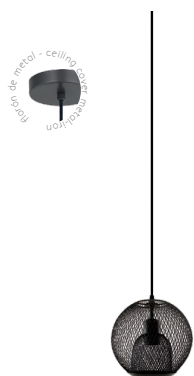

LÁMPARA COLGANTE
PENDANT LAMP

Ref:	Color:	PVP- Price
MD3451-BK	● Negro / Black	64 €
Bombilla/Bulb	1x E27 no incl.	
Material	Hierro/ Iron	
Cable/Wire	Negro / Black	
Medidas/Dimensions	Ø200x180x1200 mm	

204 colección vintage industrial