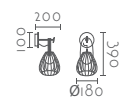

APLIQUE PARED
WALL LAMP

Bombilla/Bulb 1xG9 no incl.

Material Metal + Piel / Metal + Leather

Pantalla/Lampshade Cristal / Glass

Cable/Wire Marrón Textil / Brown Textile

Medidas/Dimensions Ø180x200x390 mm

EEI A++ a B

CE, RoHS, Energy Star, 1.8 W