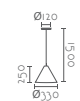

made of wood - ceiling cover wood