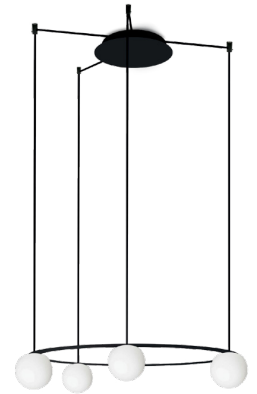

LÁMPARA COLGANTE
PENDANT LAMP

Ref:	Color:	P.V.P.-Price
MD4001-BK	● Negro / Black	190 €
Bombilla/Bulb	4xG9 no incl.	
Material	Hierro / Iron	
Pantalla/Lampshade	Cristal Opal / Matt Glass	
Medidas/Dimensions	Ø600x100x1300 mm	
EEL	A++ a B