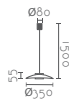

LÁMPARA COLGANTE
PENDANT LAMP

Ref:	Color:	PVP- Price
MD2360-BGD	Negro + Dorado Mate / Black + Matt Gold	82 €
Bombilla/Bulb	LED 9W+6W 730lm 3000°K incl. Luz Directa & Indirecta / Direct & Indirect Light	
Material	Aluminio / Aluminium	
Cable/Wire	PVC Negro / Black PVC	
Medidas/Dimensions	Ø350x55x1500 mm	
EEL	A++