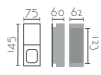

APLIQUE EMPOTRADO SALMA
RECESSED WALL LAMP

Ref:	Color	PVP- Price
1015G01	Blanco / White	72 €
Bombilla/Bulb:	EDISON LED 3W 200Lm 3000°K	
Medidas/Dimensions	75x145 mm	
Corte/Cut Size	62x123x60 mm	
Material	Aluminio / Aluminium	
EEL	A++