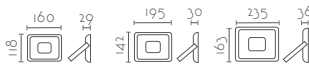

FOCO PROYECTOR EXTERIOR
SEARCHLIGHT OUTDOOR

Ref.	Fuente de Luz:	PVP-Price
EX1320	SMD LED 20W 2000lm 3000°K	32 €
Medidas/Dimensions	160x118x29 mm	
EX1330	SMD LED 30W 3000lm 3000°K	44 €
Medidas/Dimensions	195x142x30 mm	
EX1350	SMD LED 50W 5000lm 3000°K	59 €
Medidas/Dimensions	235x163x36 mm	
Color	Negro / Black	
Haz de luz/Beam Angle	110°	

Material	Aluminio + Cristal / Aluminium + Glass
EEL	A++

510 colección exterior