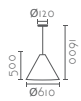

made of wood - ceiling cover wood

LÁMPARA COLGANTE
PENDANT LAMP

Ref:	Color:	P.V.P. Price
TESSA	Natural / Nature	419 €
Bombilla/Bulb	1xE27 no incl.	
Material	Madera / Wood	
Cable/Wire	Textil Marrón / Brown Textile	
Medidas/Dimensions	Ø610x500x1600 mm	
EEL	A++ a B	