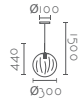

LÁMPARA COLGANTE
PENDANT LAMP

Ref:	Color:	PVP- Price
MD3217-GD	Latón Antiguo / Asciere Brass	108 €
Cable/Wire	PVC Transparente / Clear PVC	
Bombilla/Bulb	1xE27 A60 no incl.	
Material	Metal + Cristal Transparente / Metal + Clear Glass	
Medidas/Dimensions	Ø300x440x1500 mm	
EEL	A++ a B