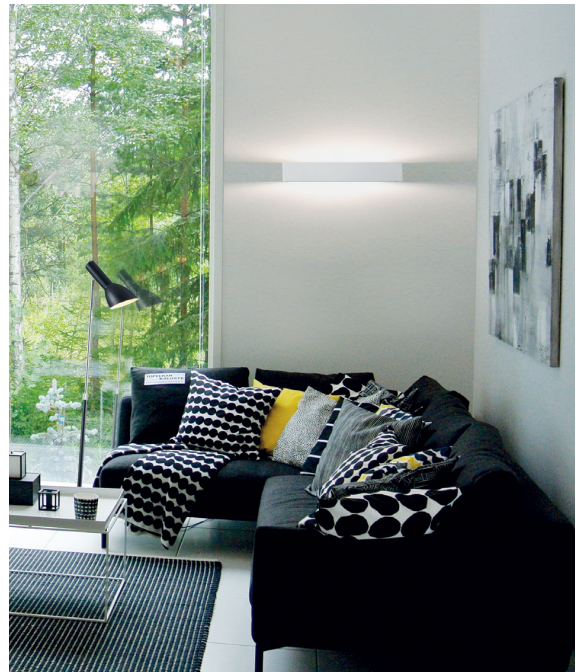

APLIQUE DE PARED NIDIA

WALL LAMP		
Ref:	Bombilla/Bulb:	PVP- Price
NIDIA14	SMD LED 14W 1260lm 3000°K	68 €
Medidas/Dimensions 365x80x32 mm		
NIDIA24	SMD LED 24W 2112Lm 3000°K	92 €
Medidas/Dimensions 565x80x32 mm		
Material Aluminio/ Aluminium		
Color Blanco / White		

APLIQUE DE PARED NOA

WALL LAMP		
Ref:	Bombilla/Bulb:	PVP- Price
NOA5	SMD LED 5W 420Lm 3000°K	54 €
Medidas/Dimensions 165x80x32 mm		
NOA14	SMD LED 14W 1260lm 3000°K	74 €
Medidas/Dimensions 365x80x32 mm		
NOA24	SMD LED 24W 2112Lm 3000°K	98 €
Medidas/Dimensions 565x80x32 mm		
Material Aluminio/ Aluminium		
Color Blanco / White		

Tarifa vigente a partir del 20/10/2021