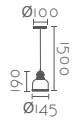

finishes de metal - ceiling cover
metal/iron