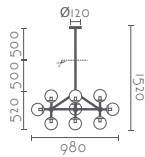

LÁMPARA COLGANTE
PENDANT LAMP

Ref.	Color:	PVP- Price
MD2373-980BK	Negro / Black	499 €
Bombilla/Bulb	10xE27 G45 no incl.	
Material	Hierro / Iron	
Pantalla/Lampshade	Cristal Transparente / Clear Glass	
Medidas/Dimensions	980x780x1520 mm	
EEI	A++ a B