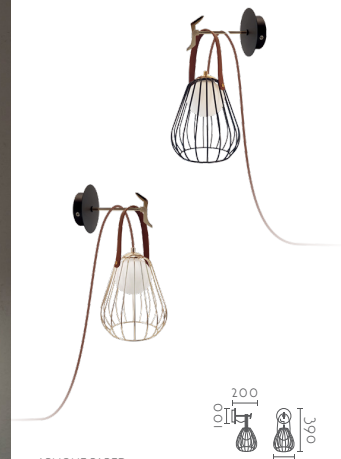

APLIQUE PARED
WALL LAMP

Bombilla/Bulb 1xG9 no incl.

Material Metal + Piel / Metal + Leather

Pantalla/Lampshade Cristal / Glass

Cable/Wire Marrón Textil / Brown Textile

Medidas/Dimensions Ø180x200x390 mm

EEI A++ a B

CE, RoHS, Energy Star, 1.8 W