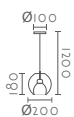

LÁMPARA COLGANTE
PENDANT LAMP

Ref:	Color:	PVP- Price
MD3451-BK	● Negro / Black	64 €
Bombilla/Bulb	1x E27 no incl.	
Material	Hierro/ Iron	
Cable/Wire	Negro / Black	
Medidas/Dimensions	Ø200x180x1200 mm	

204 colección vintage industrial

LÁMPARA COLGANTE
PENDANT LAMP

Ref:	Color:	PVP- Price
MD3452-BK	● Negro / Black	119 €
Bombilla/Bulb	1x E27 no incl.	
Material	Hierro/ Iron	
Cable/Wire	Negro / Black	
Medidas/Dimensions	Ø390x320x1200 mm	

Tarifa vigente a partir del 20/10/2021

205