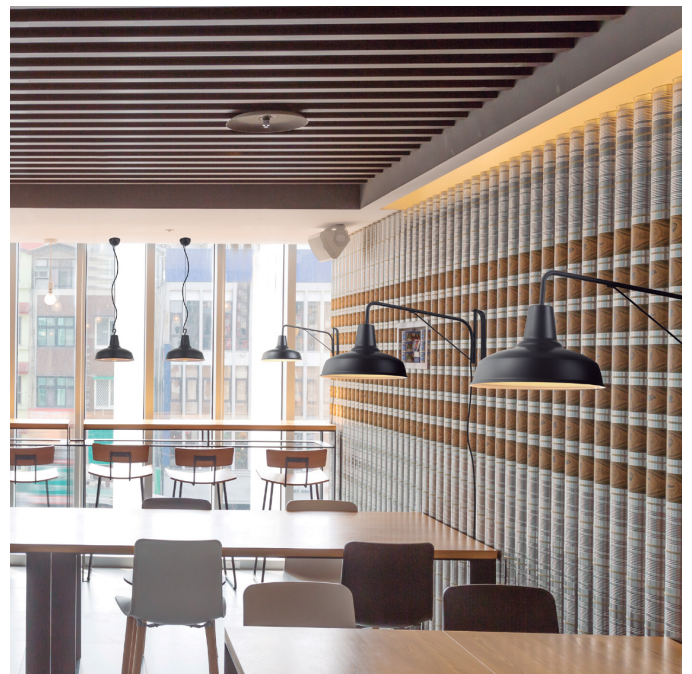

APLIQUE DE PARED
WALL LAMP

Ref:	Color:	PVP- Price
MB9152-8GD	● Negro / Black	120 €
Bombilla/Bulb	1xE27 no incl.	
Material	Metal Dorado / Gold Metal	
Cable/Wire	Negro / Black	
Medidas/Dimensions	254x736x260 mm	
EEL	A++ a B