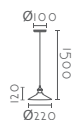

Plata de metal - ceiling mount
Metal - ceiling mount