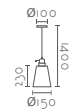

Plata de metal - ceiling plate
metal plate

LÁMPARA COLGANTE
PENDANT LAMP

Ref:	Color:	PVP- Price
CMS041	Cemento / Cement	76 €
Bombilla/Sulb	1xE27 no incl.	
Material	Cemento + Metal / Cement + Metal	
Cable/Wire	PVC Negro / Black PVC	
Medidas/Dimensions	Ø210x35x1300 mm	
EEL	A++ a B	

Ref:	Color:	PVP- Price
CMS042	Cemento / Cement	73 €
Bombilla/Sulb	1xE27 no incl.	
Material	Cemento + Metal / Cement + Metal	
Cable/Wire	PVC Negro / Black PVC	
Medidas/Dimensions	Ø100x65x1300 mm	
EEL	A++ a B	

Plata de metal - ceiling plate
metal plate

Ref:	Color:	PVP- Price
CMS043	Cemento / Cement	74 €
Bombilla/Sulb	1xE27 no incl.	
Material	Cemento + Metal / Cement + Metal	
Cable/Wire	PVC Negro / Black PVC	
Medidas/Dimensions	Ø150x230x1400 mm	
EEL	A++ a B