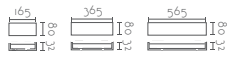

APLIQUE DE PARED NOA

WALL LAMP		
Ref:	Bombilla/Bulb:	PVP- Price
NOA5	SMD LED 5W 420Lm 3000°K	54 €
Medidas/Dimensions 165x80x32 mm		
NOA14	SMD LED 14W 1260lm 3000°K	74 €
Medidas/Dimensions 365x80x32 mm		
NOA24	SMD LED 24W 2112Lm 3000°K	98 €
Medidas/Dimensions 565x80x32 mm		
Material Aluminio/ Aluminium		
Color Blanco / White