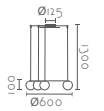

Ref:	Color:	P.V.P.-Price
MD4001-BK	● Negro / Black	190 €
Bombilla/Bulb	4xG9 no incl.	
Material	Hierro / Iron	
Pantalla/Lampshade	Cristal Opal / Matt Glass	
Medidas/Dimensions	Ø600x100x1300 mm	
EEL	A++ a B