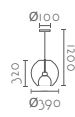

LÁMPARA COLGANTE
PENDANT LAMP

Ref:	Color:	PVP- Price
MD3451-BK	● Negro / Black	64 €
Bombilla/Bulb	1x E27 no incl.	
Material	Hierro/ Iron	
Cable/Wire	Negro / Black	
Medidas/Dimensions	Ø200x180x1200 mm	

204 colección vintage industrial

LÁMPARA COLGANTE
PENDANT LAMP

Ref:	Color:	PVP- Price
MD3452-BK	● Negro / Black	119 €
Bombilla/Bulb	1x E27 no incl.	
Material	Hierro/ Iron	
Cable/Wire	Negro / Black	
Medidas/Dimensions	Ø390x320x1200 mm	

Tarifa vigente a partir del 20/10/2021

205