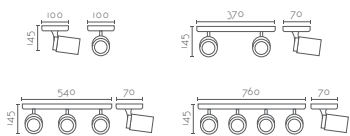

APLIQUE PARED/TECHO
WALL/CEILING LAMP

Ref.	Medidas/Dimensions	Bulbs	PVP- Price
MX3011-WH	100x100x145 mm	1xGU10	36 €
MX3012-WH	370x70x145 mm	2xGU10	67 €
MX3013-WH	540x70x145 mm	3xGU10	102 €
MX3014-WH	760x70x145 mm	4xGU10	142 €

Color Blanco + Gris Antracita / White + Anthracite-grey

Material Metal / Metal

Tarifa vigente a partir del 20/10/2021