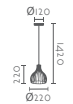

Ref:	Color:	PVP-Price
OLMO	Natural / Nature	110 €
Bombilla/Bulb	1xE27 no incl.	
Material	Madera / Wood	
Cable/Wire	Textil Marrón / Brown Textile	
Medidas/Dimensions	Ø220x220x1420 mm